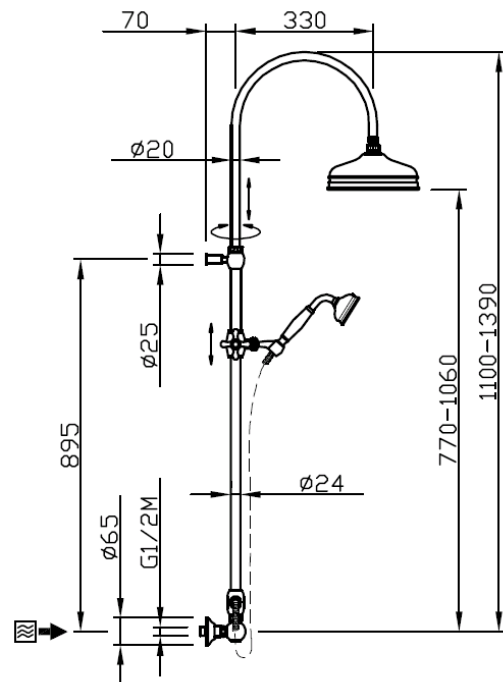

## TECHNICAL INFORMATION

Traditional telescopic and turning shower column with adjustable mounting with articulated shower holder, built-in holder and diverter. Ø220 non-liming inspectable and serviceable traditional shower head in brass/stainless steel. Brass inspectable and serviceable traditional one jet shower. Brass double spiral flexible hose cm 150. OLD COPPER

## SPARE PARTS

## FEATURES

Rain jet

Non-liming

adjustable telescopic shower column

## TECHNICAL DRAWING