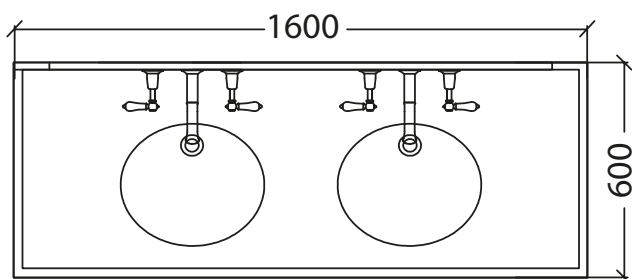

Catchpole & Rye

Saracens Dairy,
Pluckley,
Kent. U.K.
TN27 0SA.
TEL: +44 (0)1233 840840
EMAIL: info@catchpoleandrye.com

Product Range:
Basins and Washstands

Product Name:
The Pyrford
Double Vanity Unit

DIMENSIONAL DATA SHEET DATE: AUGUST 2018

NOTES:
DIMENSIONS IN MILLIMETRES.
WHILST EVERY EFFORT IS MADE TO ENSURE THE ACCURACY OF THESE DATA SHEETS THEY ARE SUBJECT
TO CHANGE WITHOUT NOTICE AS PART OF THE COMPANY'S PRODUCT DEVELOPMENT PROCESS.