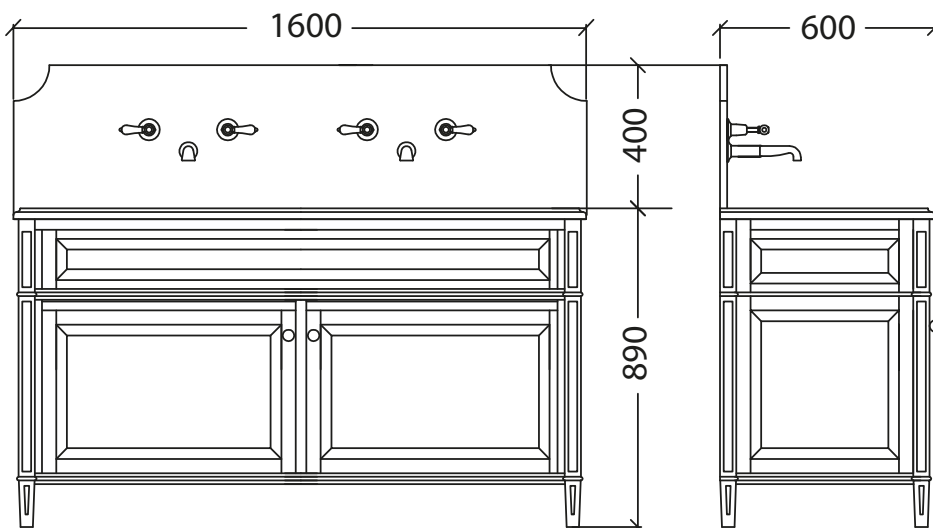

Catchpole & Rye

Saracens Dairy,
Pluckley,
Kent. U.K.
TN27 0SA.
TEL: +44 (0)1233 840840
EMAIL: info@catchpoleandrye.com

Product Range:
Basins and Washstands

Product Name:
The Pyrford
Double Vanity Unit

DIMENSIONAL DATA SHEET DATE: AUGUST 2018

NOTES:
DIMENSIONS IN MILLIMETRES.
WHILST EVERY EFFORT IS MADE TO ENSURE THE ACCURACY OF THESE DATA SHEETS THEY ARE SUBJECT
TO CHANGE WITHOUT NOTICE AS PART OF THE COMPANY'S PRODUCT DEVELOPMENT PROCESS.