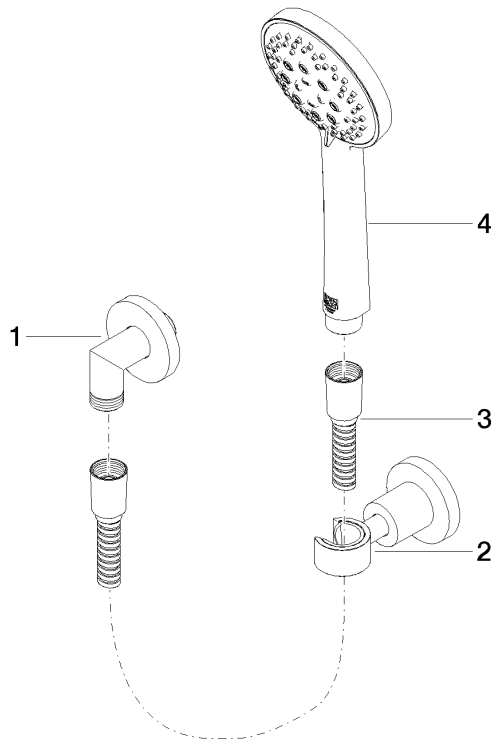

27 803 892

- COMPACT RAIN, max. flow rate 15 l/min (at 3 bar)
- three settings: normal flow, soft flow, massage flow
- with anti-scale system
- 1/2" shower outlet
- rosette for wall elbow Ø 55mm
- rosette for shower holder Ø 55mm
- metal shower hose 1250mm with integrated anti-twist protection
- 1/2" wall elbow

27 803 892

Recommended miscellaneous

**Concealed wall elbow -**

- max. recess depth 163 mm
- min. recess depth 90 mm

35 085 970 90

TARA Hand shower set with individual rosettes - Brushed Dark Platinum

---

TARA

# TARA Hand shower set with individual rosettes - Brushed Dark Platinum

TARA

27 803 892