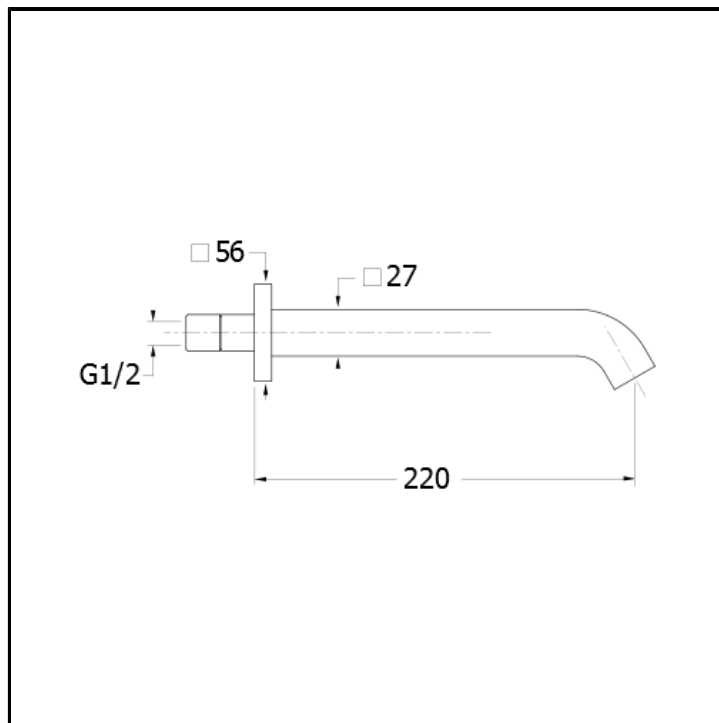

CRIPD485

1/2" built in spout

FINITURE

- White matt
- Chrome
- Polished black chrome
- Brushed black chrome
- Polished metallic
- Brushed metallic
- Black matt
- Yellow gold oro
- PVD polished rose gold
- PVD brushed rose gold

CHARACTERISTICS

- Spout

FEATURES FROM TECHNOLOGIES

-

INSTALLATION

- Wall

TPOLOGY

-