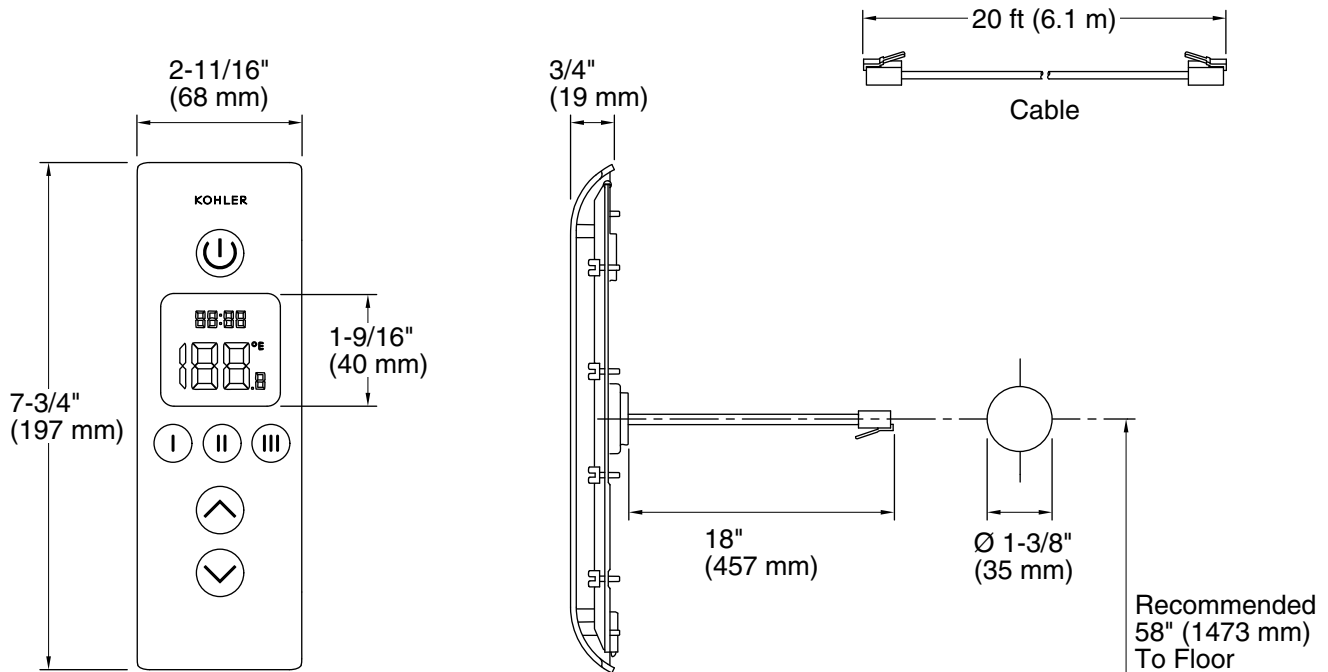

Technical Information

All product dimensions are nominal.
Max. Ambient temp: 125°F (51.7°C)
Max. Relative humidity non-condensing: 100%

Notes

Install this product according to the installation guide.
ADA compliant when installed to the specific requirements of these regulations.