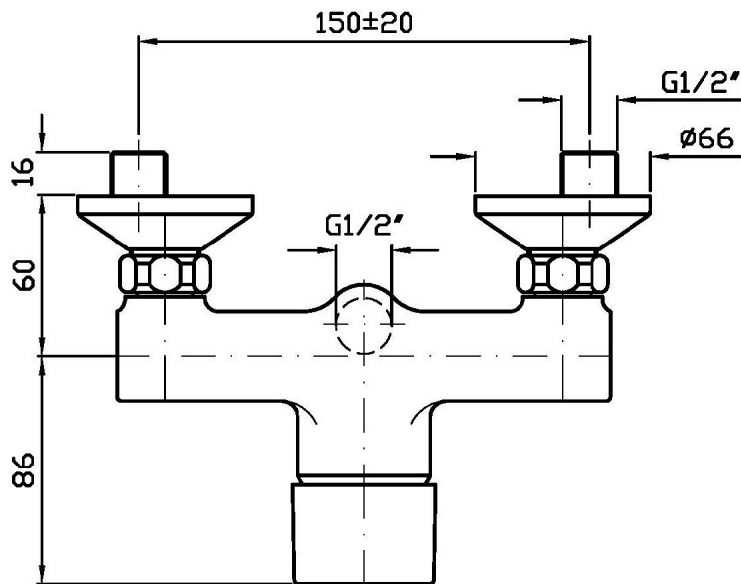

Exposed single lever shower mixer with 1/2" outlet.

Finiture / Finishes

Cromo / Chrome

FLAT

ZP9078

Disegno Complessivo / Overall Drawing

FLAT

ZP9078

Esplosi / Exploded

FLAT

ZP9078

Portate / Flowrates (lt/min)

PRESSIONE PRESSURE	1 BAR	2 BAR	3 BAR	4 BAR	5 BAR
2 RUBINETTO APERTI 2 STOP VALVES OPEN	16	22	24	30	33
P1					
P2					
P3					
P4					
P5					

FLAT

ZP9078

Pesi e Misure / Weights and Sizes

Peso (Kg) Weight (lb)	2 (Kg)	4,4092 (lb)
Volume (dc3) - (in3)	2,88 (dc3)	0,000176 (in3)
h (mm) - (in)	87 (mm)	3,4251987 (in)
L1 (mm) - (in)	190 (mm)	7,480319 (in)
L2 (mm) - (in)	174 (mm)	6,8503974 (in)