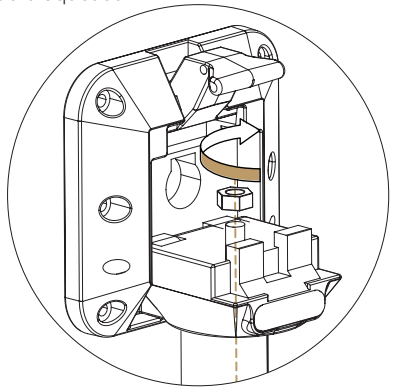

BARCELONA DESIGN

Place the threaded rod & profile to the base, then
insert the counter disc to profile.
Lock the folding joint + anti twist.
Finally, screw the nut to the end of the threaded
rod to keep it blocked.

Colocar la varilla y el perfil a la base; luego el disco
contra el perfil.

Продажа дизайнерской мебели, светильников и аксессуаров по всей России
консультация в (800) 500-70-36
mailto:hello@barcelonadesign.ru
www.barcelonadesign.ru