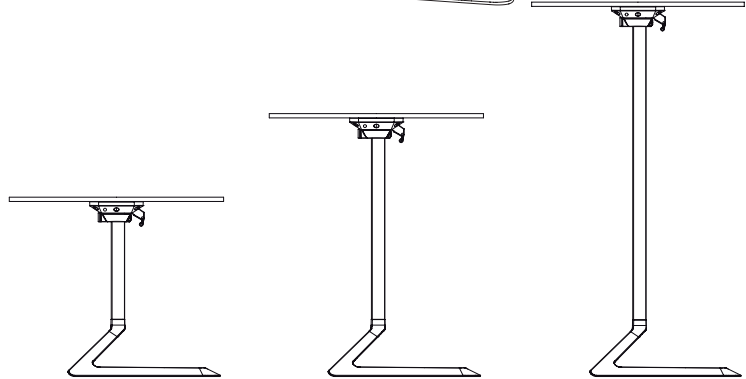

- 1 Threaded rod / Varilla con rosca
- 2 Base / Base
- 3 Profile / Perfil
- 4 Adapter disc / Disco adaptador
- 5 Folding Joint + anti twist / Sistema abatible + anti twist
- 6 Nut / Tuerca

BARCELONA DESIGN

Place the threaded rod & profile to the base, then
insert the counter disc to profile.
Lock the folding joint + anti twist.
Finally, screw the nut to the end of the threaded
rod to keep it blocked.

Colocar la varilla y el perfil a la base; luego el disco
contra el perfil.