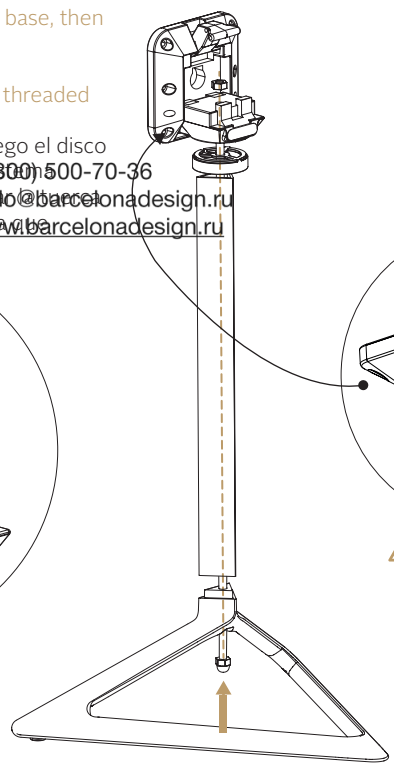

BARCELONA DESIGN

Place the threaded rod & profile to the base, then
insert the counter disc to profile.
Lock the folding joint + anti twist.
Finally, screw the nut to the end of the threaded
rod to keep it blocked.

Colocar la varilla y el perfil a la base; luego el disco
contra el perfil.

Продажа дизайнерской мебели, светильников и аксессуаров по всей России
консультация в (800) 500-70-36
mailto:hello@barcelonadesign.ru
www.barcelonadesign.ru