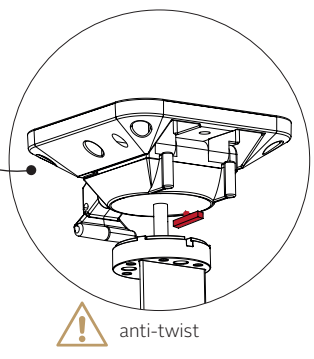

BARCELONA DESIGN

Place the threaded rod & profile to the base, then
insert the counter disc to profile.
Lock the folding joint + anti twist.
Finally, screw the nut to the end of the threaded
rod to keep it blocked.

Colocar la varilla y el perfil a la base; luego el disco
contra el perfil.

Продажа дизайнерской мебели, светильников и аксессуаров по всей России
консультация в (800) 500-70-36
mailto:hello@barcelonadesign.ru
www.barcelonadesign.ru