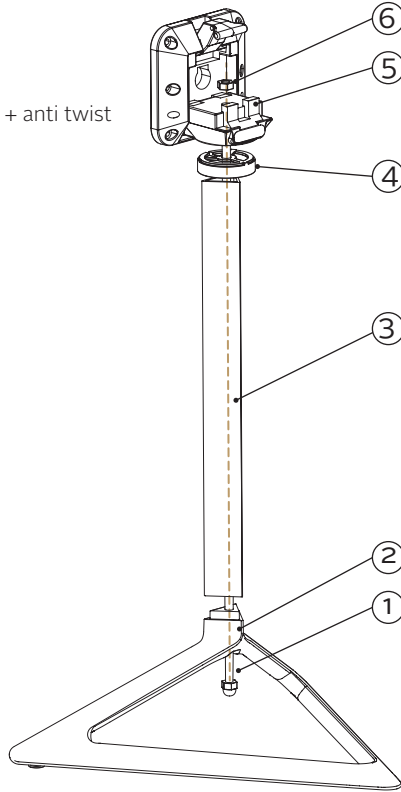

- 1 Threaded rod / Varilla con rosca
- 2 Base / Base
- 3 Profile / Perfil
- 4 Adapter disc / Disco adaptador
- 5 Folding Joint + anti twist / Sistema abatible + anti twist
- 6 Nut / Tuerca

BARCELONA DESIGN

Place the threaded rod & profile to the base, then
insert the counter disc to profile.
Lock the folding joint + anti twist.
Finally, screw the nut to the end of the threaded
rod to keep it blocked.

Colocar la varilla y el perfil a la base; luego el disco
contra el perfil.