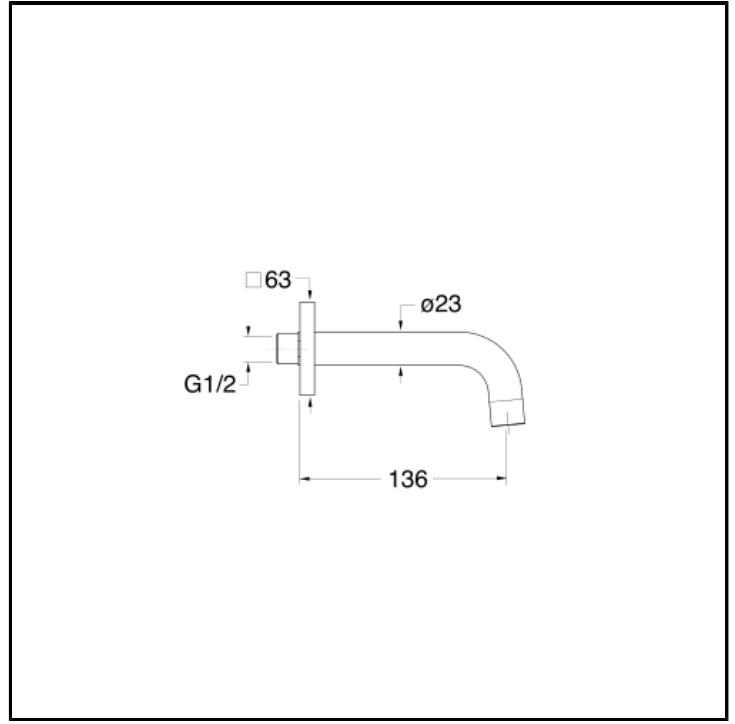

CRIPD615

1/2" built in spout

INSTALLATION

- Wall

TPOLOGY

-

ENVIRONMENT

- Bathroom