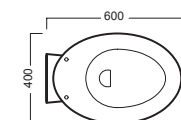

YP6401

raccordo scarico parete
PVC wall connection outlet

A0Y7A801 (BI-White)

Piletta in CERAMICA con
tappo "Up & Down" Ø 71 mm
CERAMIC drain siphon with
"Up & Down" cap Ø 71 mm

YXMQ77 (CR-Chrome)
YXMQ01 (BI-White)

Piletta universale
"Up & Down"/ Scarico Libero
con tappo Ø 63 mm
Universal "Free outlet" /
"Up & Down" drain siphon with
cap Ø 63 mm

YXXX01

sedile frenato
soft close seat cover

Y0I501

sedile
seat cover

DISEGNO TECNICO TECHNICAL DESIGN