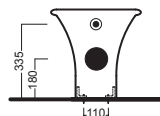

YP6401

raccordo scarico parete
PVC wall connection outlet

A0Y7A801 (BI-White)

Piletta in CERAMICA con
tappo "Up & Down" Ø 71 mm
CERAMIC drain siphon with
"Up & Down" cap Ø 71 mm

YXMQ77 (CR-Chrome)
YXMQ01 (BI-White)

Piletta universale
"Up & Down"/ Scarico Libero
con tappo Ø 63 mm
Universal "Free outlet" /
"Up & Down" drain siphon with
cap Ø 63 mm

YXXX01

sedile frenato
soft close seat cover

Y0I501

sedile
seat cover

DISEGNO TECNICO TECHNICAL DESIGN