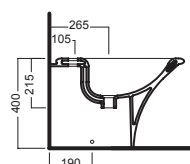

YP6401

raccordo scarico parete
PVC wall connection outlet

A0Y7A801 (BI-White)

Piletta in CERAMICA con
tappo "Up & Down" Ø 71 mm
CERAMIC drain siphon with
"Up & Down" cap Ø 71 mm

YXMQ77 (CR-Chrome)
YXMQ01 (BI-White)

Piletta universale
"Up & Down"/ Scarico Libero
con tappo Ø 63 mm
Universal "Free outlet" /
"Up & Down" drain siphon with
cap Ø 63 mm

YXXX01

sedile frenato
soft close seat cover

Y0I501

sedile
seat cover

DISEGNO TECNICO TECHNICAL DESIGN