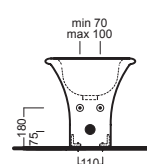

YP6401

raccordo scarico parete
PVC wall connection outlet

A0Y7A801 (BI-White)

Piletta in CERAMICA con
tappo "Up & Down" Ø 71 mm
CERAMIC drain siphon with
"Up & Down" cap Ø 71 mm

YXMQ77 (CR-Chrome)
YXMQ01 (BI-White)

Piletta universale
"Up & Down"/ Scarico Libero
con tappo Ø 63 mm
Universal "Free outlet" /
"Up & Down" drain siphon with
cap Ø 63 mm

YXXX01

sedile frenato
soft close seat cover

Y0I501

sedile
seat cover

DISEGNO TECNICO TECHNICAL DESIGN