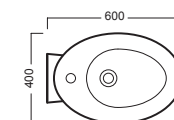

YP6401

raccordo scarico parete
PVC wall connection outlet

A0Y7A801 (BI-White)

Piletta in CERAMICA con
tappo "Up & Down" Ø 71 mm
CERAMIC drain siphon with
"Up & Down" cap Ø 71 mm

YXMQ77 (CR-Chrome)
YXMQ01 (BI-White)

Piletta universale
"Up & Down"/ Scarico Libero
con tappo Ø 63 mm
Universal "Free outlet" /
"Up & Down" drain siphon with
cap Ø 63 mm

YXXX01

sedile frenato
soft close seat cover

Y0I501

sedile
seat cover

DISEGNO TECNICO TECHNICAL DESIGN