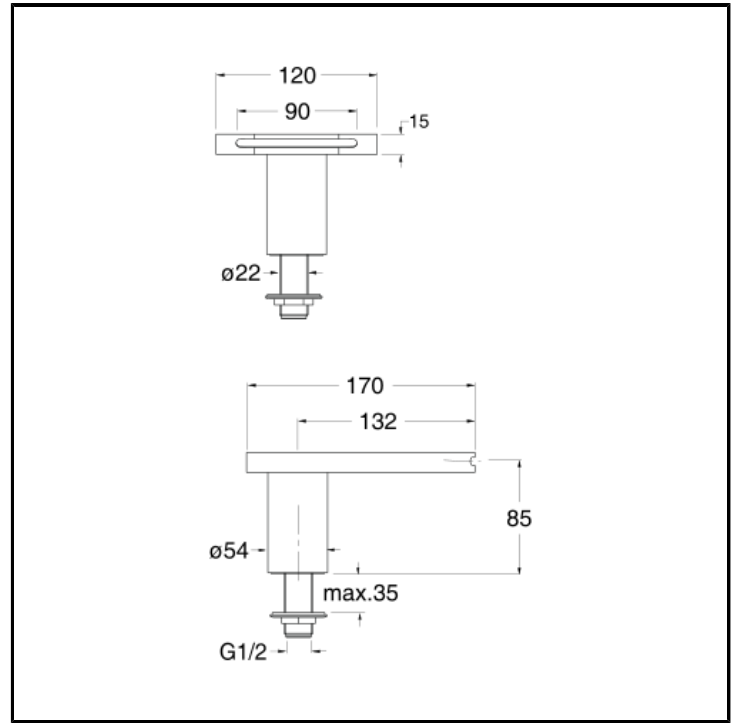

# CRIBD316

13 cm bath deck waterfall spout - Free flow

## CHARACTERISTICS

- Accessories for bathtub edge
- Spout

## INSTALLATION

- Tub edge