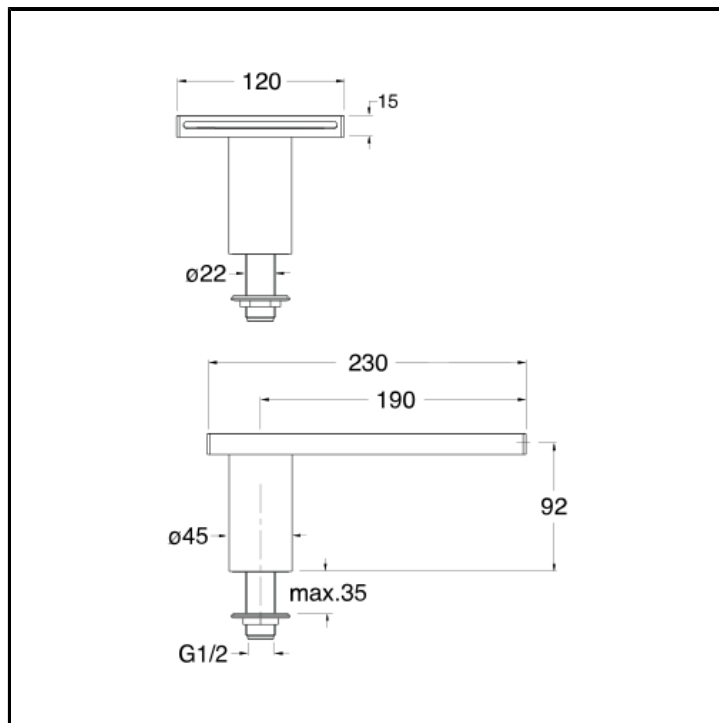

# CRIBD314

13 cm bath deck waterfall spout - Free flow

## CHARACTERISTICS

- Accessories for bathtub edge
- Spout

## INSTALLATION

- Tub edge