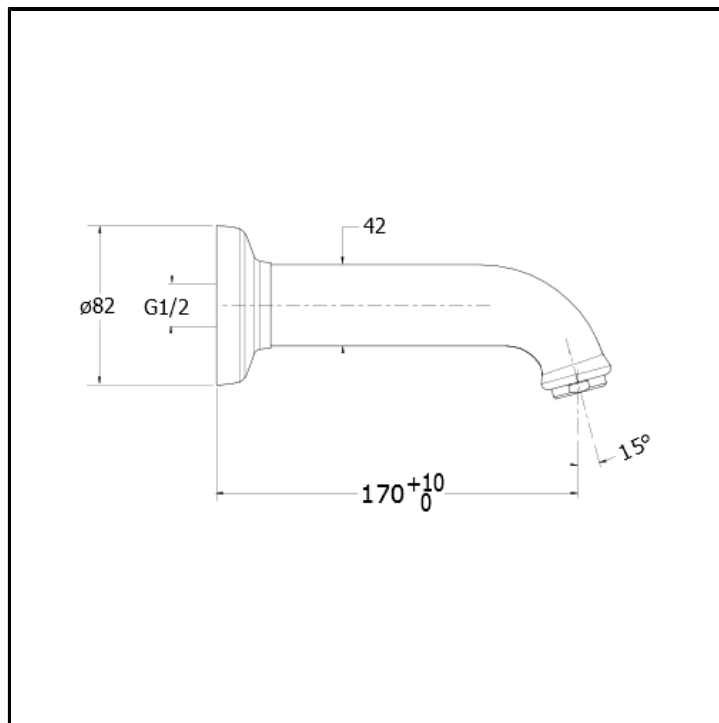

CRIPD480

1/2" built in spout

FINITURE

- White matt
- Chrome
- Polished black chrome
- Brushed black chrome
- Polished metallic
- Brushed metallic
- Black matt
- Yellow gold oro
- PVD polished rose gold
- PVD brushed rose gold
- Brushed old brass

CHARACTERISTICS

- Spout

FEATURES FROM TECHNOLOGIES

-

INSTALLATION

- Wall

TPOLOGY

-