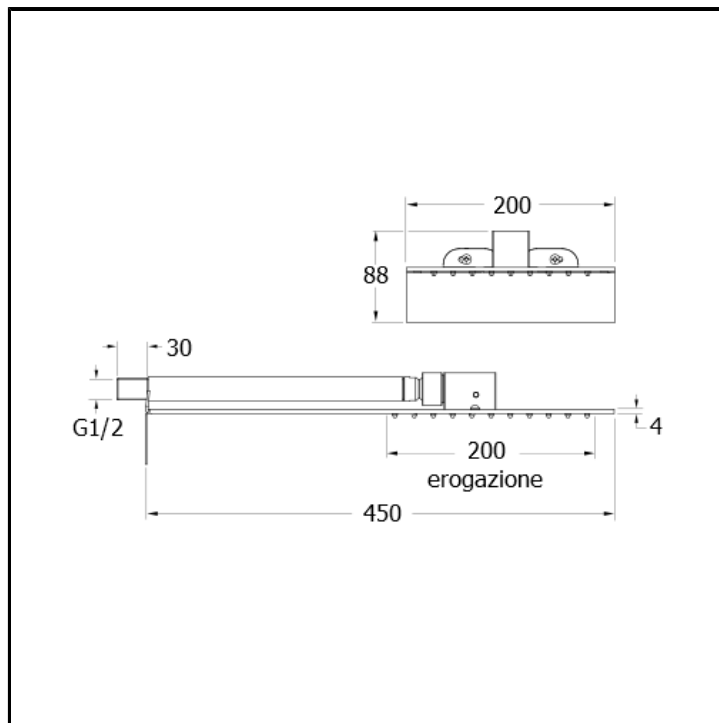

SANDWICH PLUS anti-lime showerhead