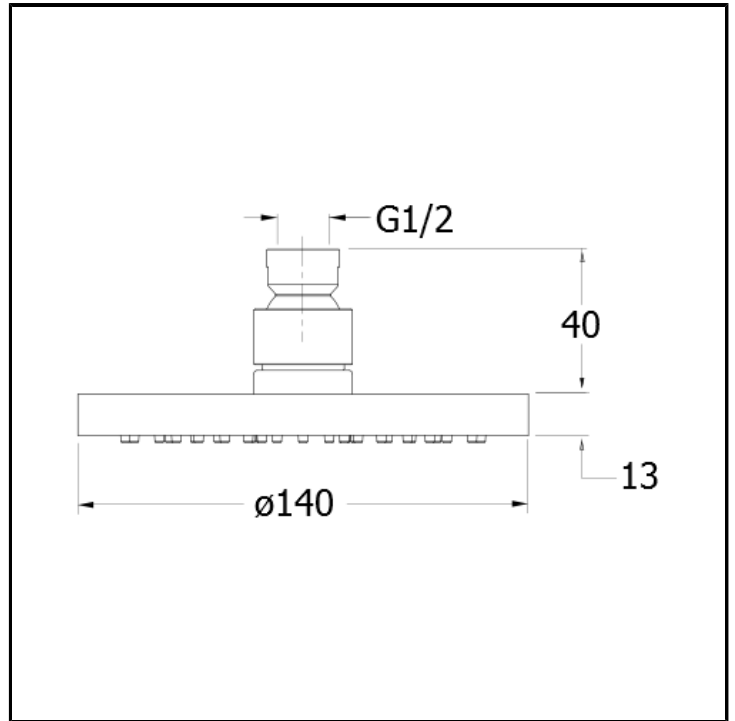

CRIPD015

ø 14 cm checkable anti-limescale showerhead

FINITURE

 Chrome

CHARACTERISTICS

-

TIPOLOGY

-