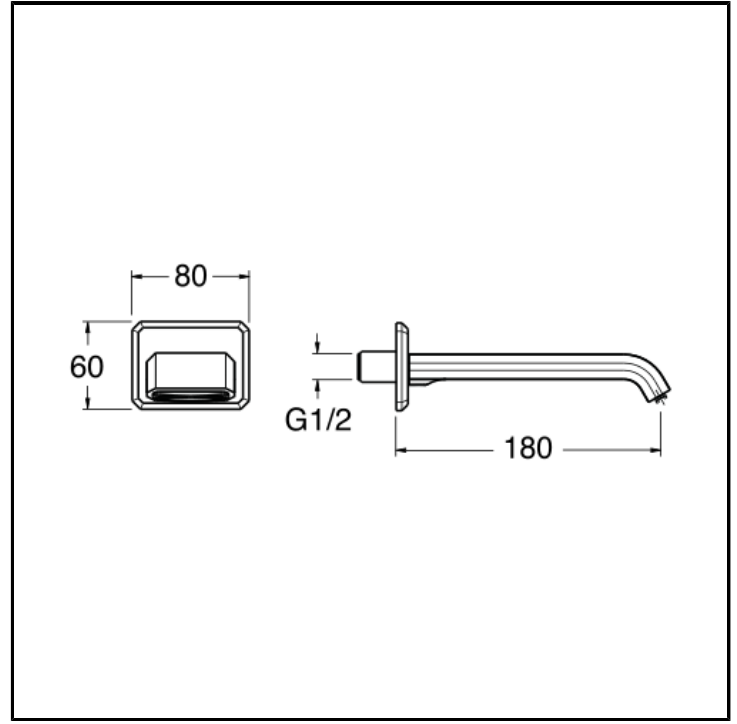

CRIPD699

1/2" built in spout

FINITURE

-  Chrome
-  Polished black chrome
-  Brushed black chrome
-  Polished metallic
-  Brushed metallic
-  Yellow gold oro
-  PVD polished rose gold
-  PVD brushed rose gold