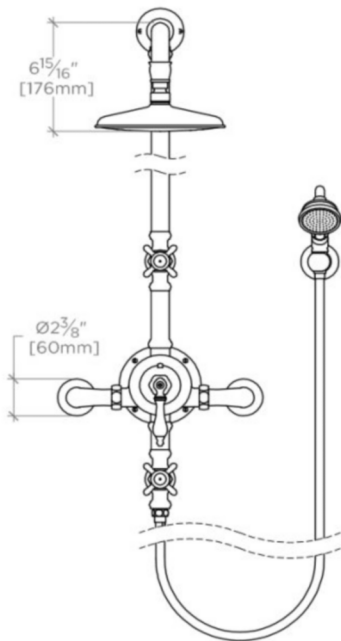

TECHNICAL DETAILS

ADA Compliance: Yes
 Adjustable versus Fixed Spray: Fixed Spray
 Assembly / Configuration: Completely Assembled
 Diameter of Head: 8"
 Escutcheon Primary Material: Brass
 Fittings Hole Diameter: 1 3/8"
 Handle Turn Angle: Quarter Turn
 Handshower / Spray Hose Length: 59"
 Depth / Width: 30"
 Height: 60"
 Inlet Connection Size: 3/4"
 Inlet Connection Type: Female NPT
 Inlet Supply Spread Maximum: 10 1/4"
 Inlet Supply Spread Minimum: 10 1/4"
 Installation Type: Wall Mounted
 Integrated Diverter: Y
 Length: 17"
 Number of Handles: Three
 Pivot: Y
 Primary Material: Brass
 Restricted Maximum Flow Rate: 2.5 gpm
 Suggested Application: Bath
 Valve Material: Brass
 Water Pressure Maximum: 85.0 psi
 Water Pressure Minimum: 20.0 psi
 Water Pressure Recommended: 45.0 psi

PRODUCT FEATURES

White porcelain lever and metal cross handles
 Swiveling 8" shower rose. Allows bather to adjust temperature of all waterway outlets with a hot limit safety stop providing anti-scald protection. Two Shut off controls allow outlets to be controlled independently
 Features graceful, elongated curves
 Stocked in Chrome, Nickel, Matte Nickel, and Unlacquered Brass
 Stocked in 2.5gpm (9.5L/min) flow rate. Alternate flow regulation of 1.75gpm (6.6/min) also available as special

CERTIFICATIONS

PRODUCT (NOTES)

Valve Included

ETOILE

ETXS58

Etoile Exposed Thermostatic System with 8" Shower Rose, Hand-shower and White Porcelain Lever Handle

TOP VIEW

SCALE: 1"=1'-0"

FRONT VIEW

SCALE: 1"=1'-0"

SIDE VIEW

SCALE: 1"=1'-0"