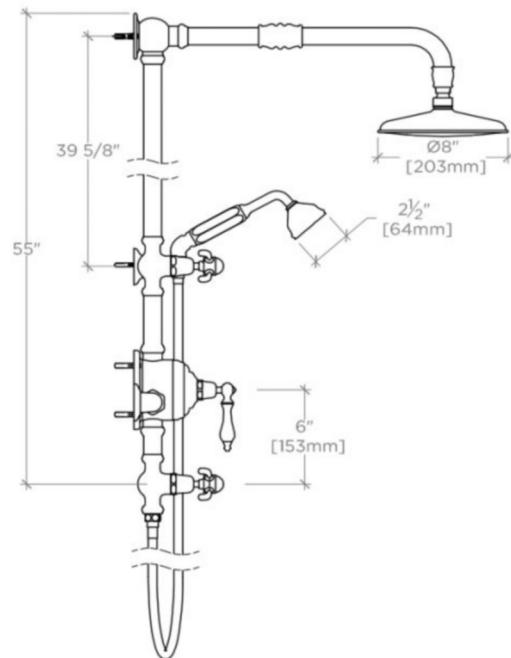

TECHNICAL DETAILS

ADA Compliance: Yes
 Adjustable versus Fixed Spray: Fixed Spray
 Assembly / Configuration: Completely Assembled
 Diameter of Head: 8"
 Escutcheon Primary Material: Brass
 Fittings Hole Diameter: 1 3/8"
 Handle Turn Angle: Quarter Turn
 Handshower / Spray Hose Length: 59"
 Depth / Width: 30"
 Height: 60"
 Inlet Connection Size: 3/4"
 Inlet Connection Type: Female NPT
 Inlet Supply Spread Maximum: 10 1/4"
 Inlet Supply Spread Minimum: 10 1/4"
 Installation Type: Wall Mounted
 Integrated Diverter: Y
 Length: 17"
 Number of Handles: Three
 Pivot: Y
 Primary Material: Brass
 Restricted Maximum Flow Rate: 2.5 gpm
 Suggested Application: Bath
 Valve Material: Brass
 Water Pressure Maximum: 85.0 psi
 Water Pressure Minimum: 20.0 psi
 Water Pressure Recommended: 45.0 psi

PRODUCT FEATURES

White porcelain lever and metal cross handles
 Swiveling 8" shower rose. Allows bather to adjust temperature of all waterway outlets with a hot limit safety stop providing anti-scald protection. Two Shut off controls allow outlets to be controlled independently
 Features graceful, elongated curves
 Stocked in Chrome, Nickel, Matte Nickel, and Unlacquered Brass
 Stocked in 2.5gpm (9.5L/min) flow rate. Alternate flow regulation of 1.75gpm (6.6/min) also available as special

CERTIFICATIONS

PRODUCT (NOTES)

Valve Included

ETOILE

ETXS58

Etoile Exposed Thermostatic System with 8" Shower Rose, Hand-shower and White Porcelain Lever Handle

TOP VIEW

SCALE: 1"=1'-0"

FRONT VIEW

SCALE: 1"=1'-0"

SIDE VIEW

SCALE: 1"=1'-0"