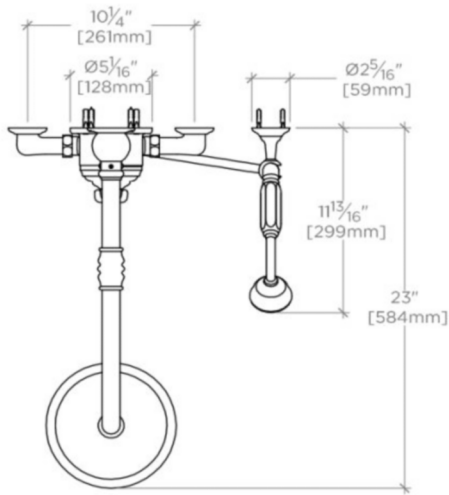

TECHNICAL DETAILS

ADA Compliance: Yes
 Adjustable versus Fixed Spray: Fixed Spray
 Assembly / Configuration: Completely Assembled
 Diameter of Head: 8"
 Escutcheon Primary Material: Brass
 Fittings Hole Diameter: 1 3/8"
 Handle Turn Angle: Quarter Turn
 Handshower / Spray Hose Length: 59"
 Depth / Width: 30"
 Height: 60"
 Inlet Connection Size: 3/4"
 Inlet Connection Type: Female NPT
 Inlet Supply Spread Maximum: 10 1/4"
 Inlet Supply Spread Minimum: 10 1/4"
 Installation Type: Wall Mounted
 Integrated Diverter: Y
 Length: 17"
 Number of Handles: Three
 Pivot: Y
 Primary Material: Brass
 Restricted Maximum Flow Rate: 2.5 gpm
 Suggested Application: Bath
 Valve Material: Brass
 Water Pressure Maximum: 85.0 psi
 Water Pressure Minimum: 20.0 psi
 Water Pressure Recommended: 45.0 psi

PRODUCT FEATURES

White porcelain lever and metal cross handles
 Swiveling 8" shower rose. Allows bather to adjust temperature of all waterway outlets with a hot limit safety stop providing anti-scald protection. Two Shut off controls allow outlets to be controlled independently
 Features graceful, elongated curves
 Stocked in Chrome, Nickel, Matte Nickel, and Unlacquered Brass
 Stocked in 2.5gpm (9.5L/min) flow rate. Alternate flow regulation of 1.75gpm (6.6/min) also available as special

CERTIFICATIONS

PRODUCT (NOTES)

Valve Included

ETOILE

ETXS58

Etoile Exposed Thermostatic System with 8" Shower Rose, Hand-shower and White Porcelain Lever Handle

TOP VIEW

SCALE: 1"=1'-0"

FRONT VIEW

SCALE: 1"=1'-0"

SIDE VIEW

SCALE: 1"=1'-0"