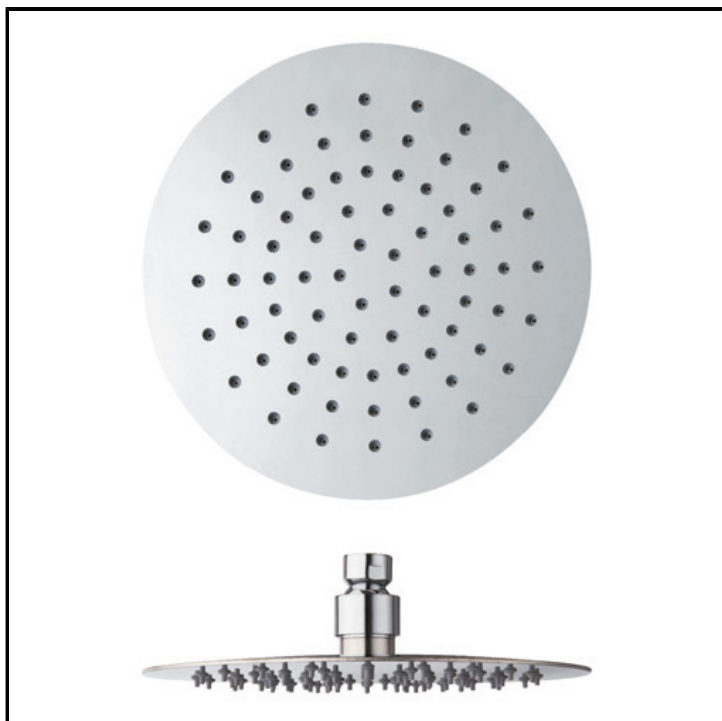

CRIAC680

ø 20 cm SANDWICH SPECIAL anti-lime showerhead

FINITURE

 Chrome

CHARACTERISTICS

-

FEATURES FROM TECHNOLOGIES

-
-

TPOLOGY

-

ENVIRONMENT

- Bathroom