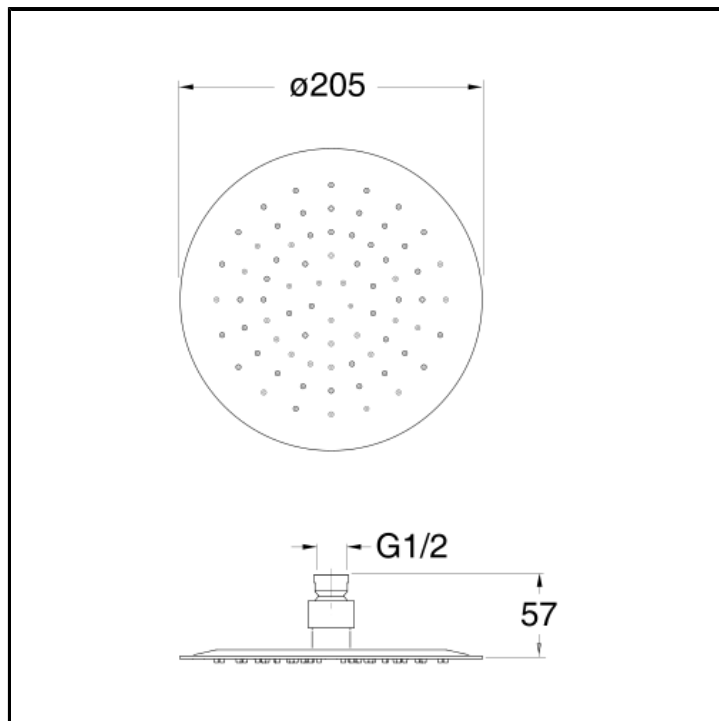

CRIAC680

ø 20 cm SANDWICH SPECIAL anti-lime showerhead

FINITURE

 Chrome

CHARACTERISTICS

-

FEATURES FROM TECHNOLOGIES

-
-