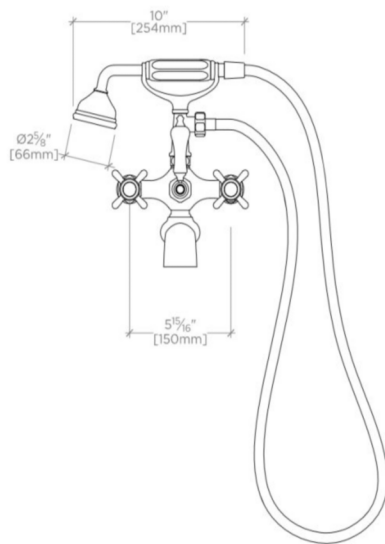

ETOILE

Etoile Exposed Tub Filler With Handshower and Cross Handles

ETXT60

SHOWN IN ETOILE EXPOSED TUB FILLER WITH HANDSHOWER AND CROSS HANDLES| ETXT60

TECHNICAL DETAILS

ADA Compliance: No
 Adjustable versus Fixed Spray: Fixed Spray
 Diameter of Head: 2 1/2"
 Escutcheon Primary Material: Brass
 Handle Spread Maximum: 5.91"
 Handle Spread Minimum: 5.91"
 Handle Turn Angle: Quarter Turn
 Handshower / Spray Hose Length: 59"
 Index Color / Finish and Material: White Porcelain
 Depth / Width: 8"
 Height: 11"
 Index Marking: Hot/Cold
 Inlet Connection Size: 3/4"
 Inlet Connection Type: Supply Nut
 Inlet Supply Spread Maximum: 5 15/16"
 Inlet Supply Spread Minimum: 5 15/16"
 Installation Type: Wall or deck mounted
 Integrated Diverter: Y
 Length: 8"
 Number of Handles: Three
 Pivot: N
 Primary Material: Brass
 Restricted Maximum Flow Rate: 2.5 gpm
 Spout Swivel: N
 Suggested Application: Bath
 Valve Material: Ceramic
 Water Pressure Maximum: 85.0 psi
 Water Pressure Minimum: 20.0 psi
 Water Pressure Recommended: 45.0 psi

PRODUCT FEATURES

The beautifully balanced proportions of this tub filler epitomize Etoile's grandly calibrated aesthetic.
 Optional handle materials include porcelain, wood, crystal, and semi-precious stones.
 A handshower adds a degree of comfort, making it easy to rinse the bath or even a pet.
 The manufacturing process encompasses casting, turning, forging, hand-fitting and hand polishing.

PRODUCT (NOTES)

Requires wall unions (ETUN04), deck unions (ETUN90/ETUN10), or floor unions (UNUN32)

ETOILE

ETXT60

Etoile Exposed Tub Filler With Handshower and Cross Handles

TOP VIEW

SCALE: 1 1/2"=1'-0"

FRONT VIEW

SCALE: 1 1/2"=1'-0"

SIDE VIEW

SCALE: 1 1/2"=1'-0"