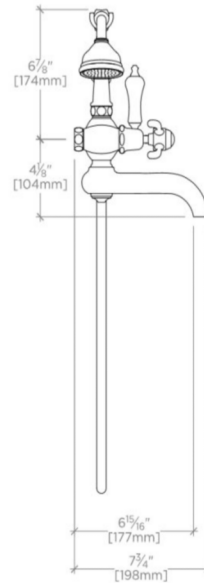

ETOILE

Etoile Exposed Tub Filler With Handshower and Cross Handles

ETXT60

SHOWN IN ETOILE EXPOSED TUB FILLER WITH HANDSHOWER AND CROSS HANDLES| ETXT60

TECHNICAL DETAILS

ADA Compliance: No
 Adjustable versus Fixed Spray: Fixed Spray
 Diameter of Head: 2 1/2"
 Escutcheon Primary Material: Brass
 Handle Spread Maximum: 5.91"
 Handle Spread Minimum: 5.91"
 Handle Turn Angle: Quarter Turn
 Handshower / Spray Hose Length: 59"
 Index Color / Finish and Material: White Porcelain
 Depth / Width: 8"
 Height: 11"
 Index Marking: Hot/Cold
 Inlet Connection Size: 3/4"
 Inlet Connection Type: Supply Nut
 Inlet Supply Spread Maximum: 5 15/16"
 Inlet Supply Spread Minimum: 5 15/16"
 Installation Type: Wall or deck mounted
 Integrated Diverter: Y
 Length: 8"
 Number of Handles: Three
 Pivot: N
 Primary Material: Brass
 Restricted Maximum Flow Rate: 2.5 gpm
 Spout Swivel: N
 Suggested Application: Bath
 Valve Material: Ceramic
 Water Pressure Maximum: 85.0 psi
 Water Pressure Minimum: 20.0 psi
 Water Pressure Recommended: 45.0 psi

PRODUCT FEATURES

The beautifully balanced proportions of this tub filler epitomize Etoile's grandly calibrated aesthetic.
 Optional handle materials include porcelain, wood, crystal, and semi-precious stones.
 A handshower adds a degree of comfort, making it easy to rinse the bath or even a pet.
 The manufacturing process encompasses casting, turning, forging, hand-fitting and hand polishing.

PRODUCT (NOTES)

Requires wall unions (ETUN04), deck unions (ETUN90/ETUN10), or floor unions (UNUN32)

ETOILE

ETXT60

Etoile Exposed Tub Filler With Handshower and Cross Handles

TOP VIEW

SCALE: 1 1/2"=1'-0"

FRONT VIEW

SCALE: 1 1/2"=1'-0"

SIDE VIEW

SCALE: 1 1/2"=1'-0"