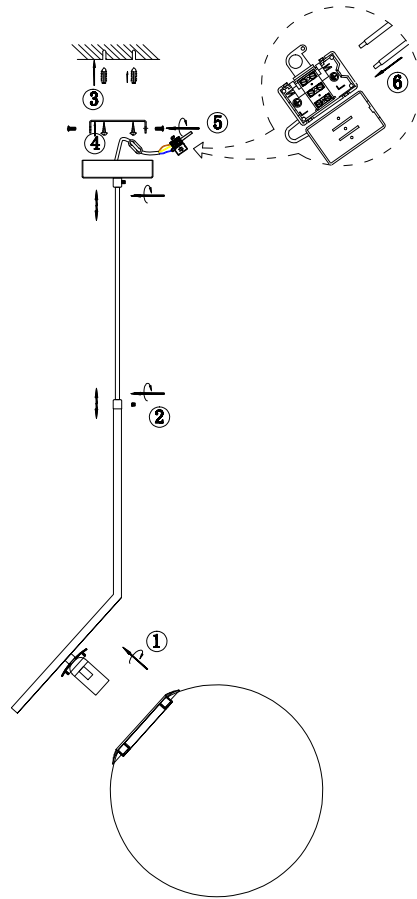

FREYA
TRADITION OF QUALITY

Instruction

FR5130PL-01BS

1 x E14 (40W)

Model: FR5130PL-01BS
Collection: Modern
Series: Sara

Pendant Lamps