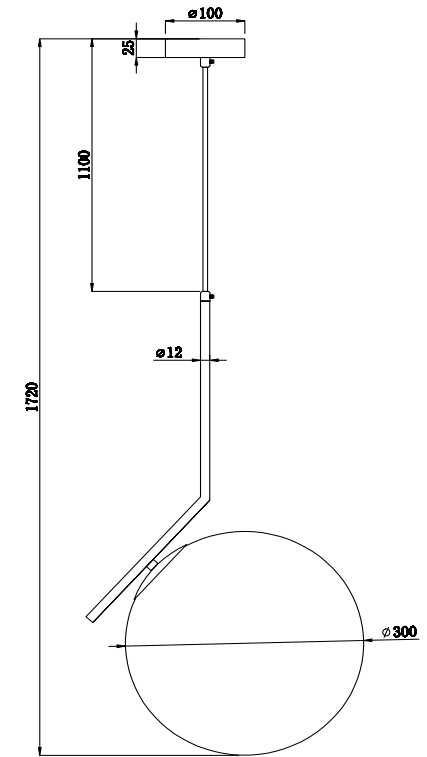

FREYA
TRADITION OF QUALITY

Instruction

FR5130PL-01BS

1 x E14 (40W)

Model: FR5130PL-01BS
Collection: Modern
Series: Sara

Pendant Lamps