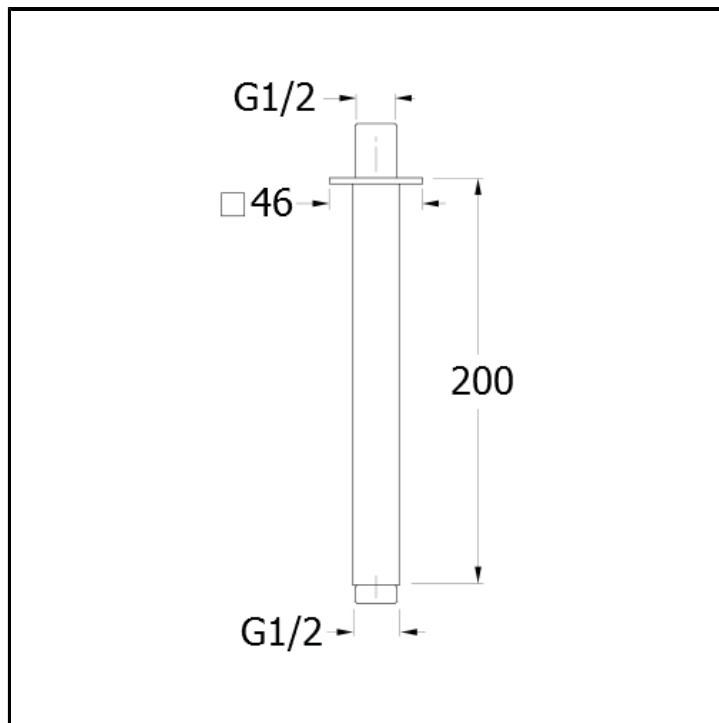

20 cm square ceiling shower arm