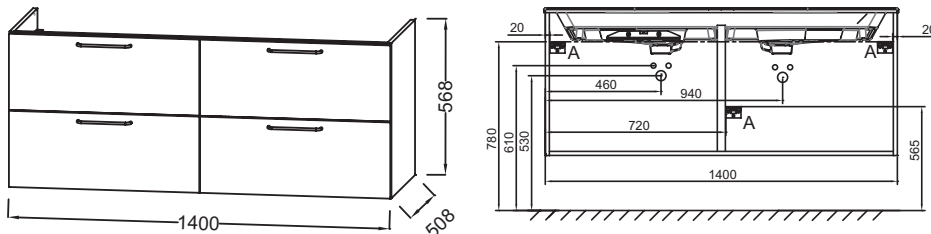

## Features

- DIMENSIONS: 140 x 50.80 x 56.80 cm
- MATERIAL: Lacquer or melamine
- NORMS AND REGULATION: NF
- VERSION: White handle
- INSIDE FINISH: Grey
- ADDITIONAL INFORMATION: tap, vanity top/basin and fixings set not included
- WEIGHT: 57.8 kg
- INSTALLATION TYPE: Wall-hung
- STORAGE TYPE: Drawer
- HANDLE : Attached wire handle
- FIXING: Installer selects fixings set according to wall support

## Technical drawing

Product Specification: Base unit for vanity top 140 cm, 4 drawers, white wire handles. EB2526-R6. Collection: ODÉON RIVE GAUCHE. DIMENSIONS: 140 x 50.80 x 56.80 cm. WEIGHT: 57.8 kg. MATERIAL: Lacquer or melamine. INSTALLATION TYPE: Wall-hung. NORMS AND REGULATION: NF. STORAGE TYPE: Drawer. VERSION: White handle. HANDLE : Attached wire handle. INSIDE FINISH: Grey. FIXING: Installer selects fixings set according to wall support. ADDITIONAL INFORMATION: tap, vanity top/basin and fixings set not included.