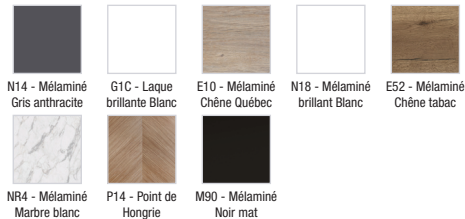

# ODÉON RIVE GAUCHE - Base unit for vanity top 140 cm, 4 drawers, white wire handles

Jacob Delafon  
PARIS

EB2526-R6

Collection: ODÉON RIVE GAUCHE

Finish\*:

Main features:

## Features

- DIMENSIONS: 140 x 50.80 x 56.80 cm
- MATERIAL: Lacquer or melamine
- NORMS AND REGULATION: NF
- VERSION: White handle
- INSIDE FINISH: Grey
- ADDITIONAL INFORMATION: tap, vanity top/basin and fixings set not included
- WEIGHT: 57.8 kg
- INSTALLATION TYPE: Wall-hung
- STORAGE TYPE: Drawer
- HANDLE : Attached wire handle
- FIXING: Installer selects fixings set according to wall support