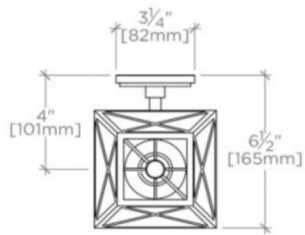

FAIRFAX

FALT01

Fairfax Wall Mounted Single Arm Sconce with Glass Shade

SHOWN IN FAIRFAX WALL MOUNTED SINGLE ARM SCONCE WITH GLASS SHADE | FALT01

TECHNICAL DETAILS

Ambient / Task: Ambient
Bulb Base Size: E12
Bulb Type: Candelabra
Depth / Width: 6 1/2"
Height: 19 1/4"
Installation Type: Wall Mounted
Interior / Exterior Application: Interior Only
Junction Box Orientation: Vertical
Length: 5"
Light Direction: Down, up and through the shade
Number of Bulbs: One
Orientation: Up
Primary Material: Brass
Safety Warnings: Do not exceed max wattage (60).
Shade Material: Glass with metal frame
Shade Shape: Pyramid
Suggested Application: All Applications
Voltage: 120.0
Wet / Dry: Damp or Dry

5" x 6 1/2" x 19 1/4"
Made of Brass
Pyramid Shade
Wall Mounted
Uses (1) 60W Max, Candelabra, E12 Base Bulb

CERTIFICATIONS

PRODUCT (NOTES)

Uses one 60 Watt max. Candelabra bulb for E-12 Base, not included.
Do not exceed max wattage.

FAIRFAX

FALT01

Fairfax Wall Mounted Single Arm Sconce with Glass Shade

TOP VIEW SCALE: $1\frac{1}{2}$ "=1'-0"

FRONT VIEW SCALE: $1\frac{1}{2}$ "=1'-0"

SIDE VIEW SCALE: $1\frac{1}{2}$ "=1'-0"