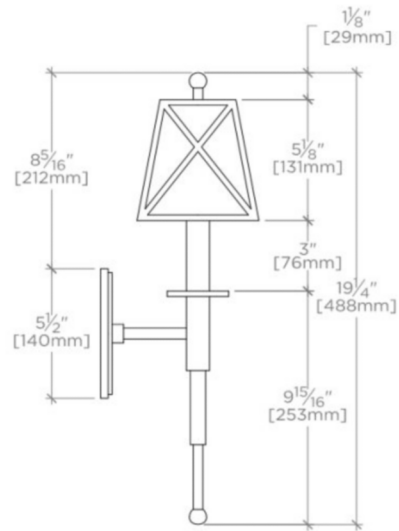

FAIRFAX

FALT01

Fairfax Wall Mounted Single Arm Sconce with Glass Shade

SHOWN IN FAIRFAX WALL MOUNTED SINGLE ARM SCONCE WITH GLASS SHADE | FALT01

TECHNICAL DETAILS

Ambient / Task: Ambient
Bulb Base Size: E12
Bulb Type: Candelabra
Depth / Width: 6 1/2"
Height: 19 1/4"
Installation Type: Wall Mounted
Interior / Exterior Application: Interior Only
Junction Box Orientation: Vertical
Length: 5"
Light Direction: Down, up and through the shade
Number of Bulbs: One
Orientation: Up
Primary Material: Brass
Safety Warnings: Do not exceed max wattage (60).
Shade Material: Glass with metal frame
Shade Shape: Pyramid
Suggested Application: All Applications
Voltage: 120.0
Wet / Dry: Damp or Dry

5" x 6 1/2" x 19 1/4"
Made of Brass
Pyramid Shade
Wall Mounted
Uses (1) 60W Max, Candelabra, E12 Base Bulb

CERTIFICATIONS

PRODUCT (NOTES)

Uses one 60 Watt max. Candelabra bulb for E-12 Base, not included.
Do not exceed max wattage.

FAIRFAX

FALT01

Fairfax Wall Mounted Single Arm Sconce with Glass Shade

TOP VIEW SCALE: $1\frac{1}{2}$ "=1'-0"

FRONT VIEW SCALE: $1\frac{1}{2}$ "=1'-0"

SIDE VIEW SCALE: $1\frac{1}{2}$ "=1'-0"