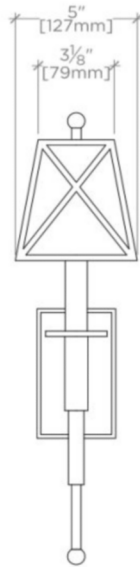

FAIRFAX

FALT01

Fairfax Wall Mounted Single Arm Sconce with Glass Shade

SHOWN IN FAIRFAX WALL MOUNTED SINGLE ARM SCONCE WITH GLASS SHADE | FALT01

TECHNICAL DETAILS

Ambient / Task: Ambient
Bulb Base Size: E12
Bulb Type: Candelabra
Depth / Width: 6 1/2"
Height: 19 1/4"
Installation Type: Wall Mounted
Interior / Exterior Application: Interior Only
Junction Box Orientation: Vertical
Length: 5"
Light Direction: Down, up and through the shade
Number of Bulbs: One
Orientation: Up
Primary Material: Brass
Safety Warnings: Do not exceed max wattage (60).
Shade Material: Glass with metal frame
Shade Shape: Pyramid
Suggested Application: All Applications
Voltage: 120.0
Wet / Dry: Damp or Dry

5" x 6 1/2" x 19 1/4"
Made of Brass
Pyramid Shade
Wall Mounted
Uses (1) 60W Max, Candelabra, E12 Base Bulb

CERTIFICATIONS

PRODUCT (NOTES)

Uses one 60 Watt max. Candelabra bulb for E-12 Base, not included.
Do not exceed max wattage.

FAIRFAX

FALT01

Fairfax Wall Mounted Single Arm Sconce with Glass Shade

TOP VIEW SCALE: $1\frac{1}{2}$ "=1'-0"

FRONT VIEW SCALE: $1\frac{1}{2}$ "=1'-0"

SIDE VIEW SCALE: $1\frac{1}{2}$ "=1'-0"