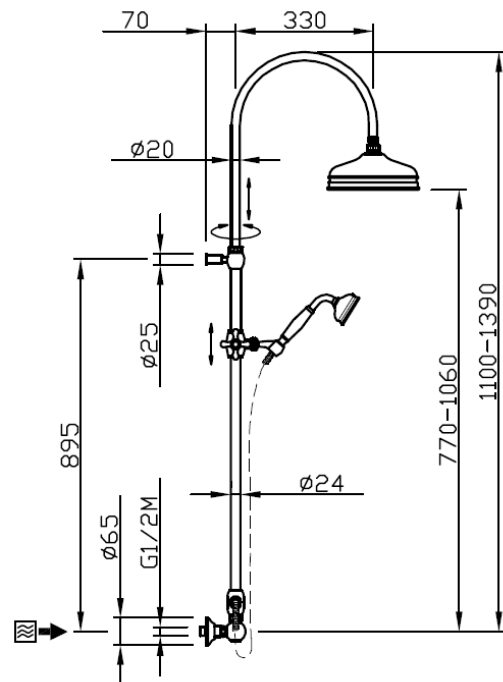

## TECHNICAL INFORMATION

Traditional telescopic and turning shower column with adjustable mounting with articulated shower holder, built-in holder and diverter. Ø220 non-liming inspectable and serviceable traditional shower head in brass/stainless steel. Brass inspectable and serviceable traditional one jet shower. Brass double spiral flexible hose cm 150. BRUSHED NICKEL

## SPARE PARTS

## FEATURES

Rain jet

Non-liming

adjustable telescopic shower column

## TECHNICAL DRAWING