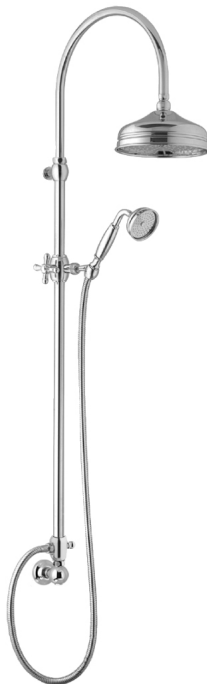

Telescopic colonial concealed

Telescopic colonial concealed
30026/ID-NKSP

TECHNICAL INFORMATION

Traditional telescopic and turning shower column with adjustable mounting with articulated shower holder, built-in holder and diverter. Ø220 non-liming inspectable and serviceable traditional shower head in brass/stainless steel. Brass inspectable and serviceable traditional one jet shower. Brass double spiral flexible hose cm 150. BRUSHED NICKEL

Flow rate:

? Doccia o soffione?

PICTURE