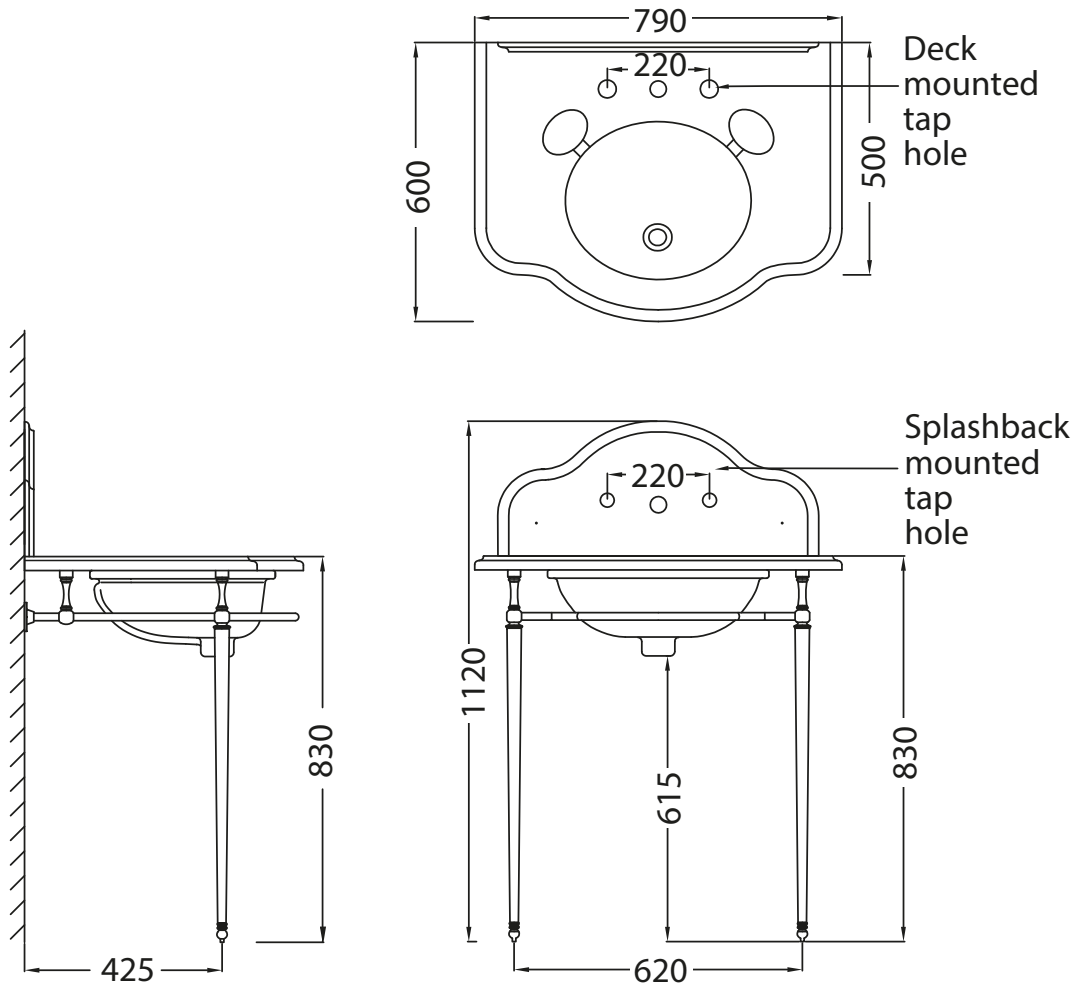

Catchpole & Rye

Saracens Dairy,
Pluckley,
Kent. U.K.
TN27 0SA.
TEL: +44 (0)1233 840840
EMAIL: info@catchpoleandrye.com

Product Range:
Basins and Washstands

Product Name:
La Parisienne
Single Marble Washstand

DIMENSIONAL DATA SHEET DATE: AUGUST 2018

NOTES:
DIMENSIONS IN MILLIMETRES.
WHILST EVERY EFFORT IS MADE TO ENSURE THE ACCURACY OF THESE DATA SHEETS THEY ARE SUBJECT TO CHANGE WITHOUT NOTICE AS PART OF THE COMPANY'S PRODUCT DEVELOPMENT PROCESS.