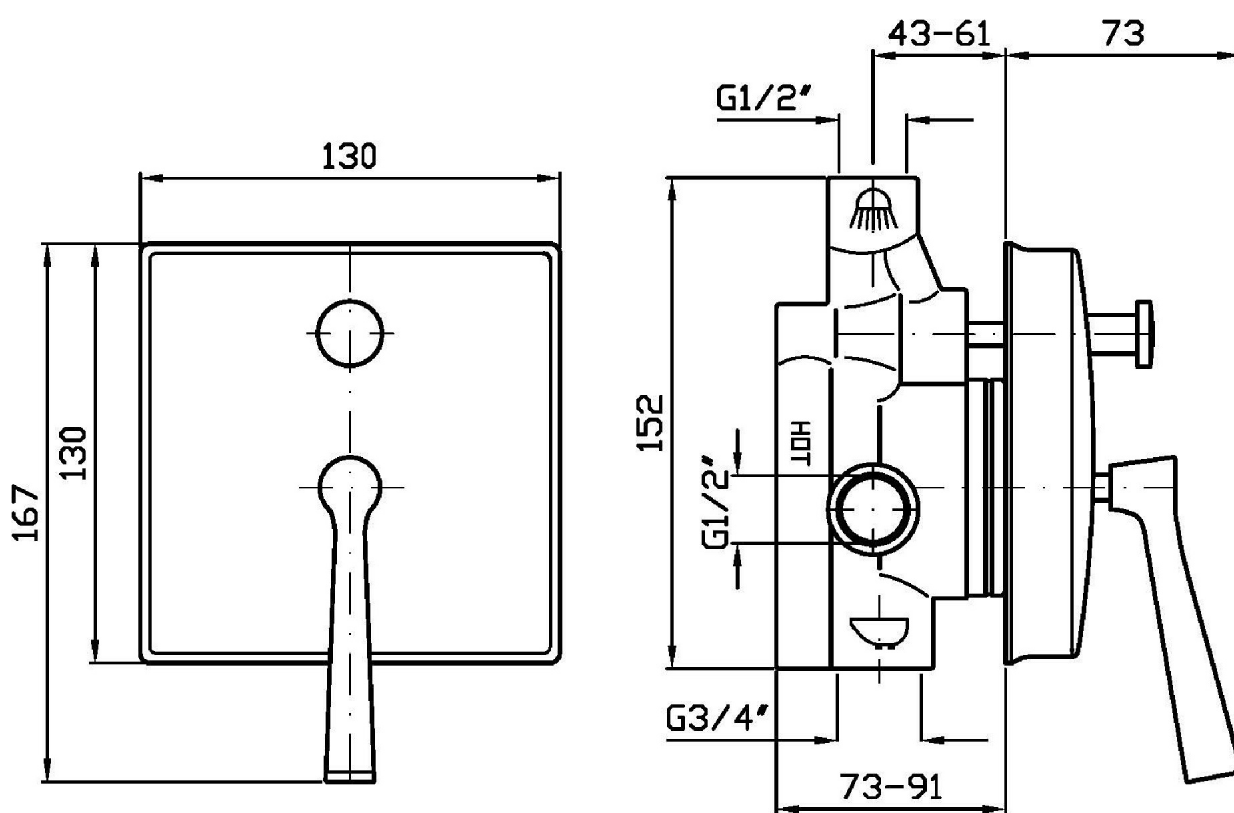

BELLAGIO

ZP3612

Disegno Complessivo / Overall Drawing