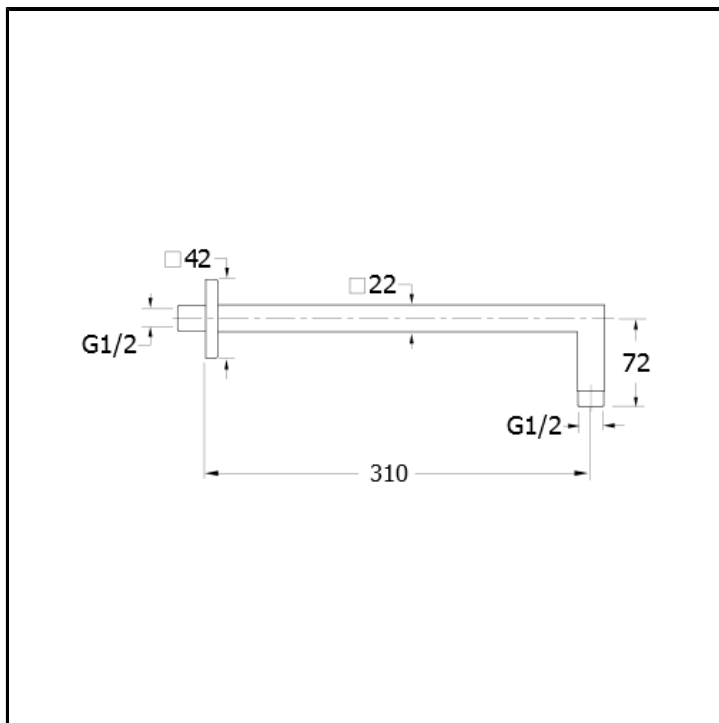

# CRIPD410

31 cm wall shower arm