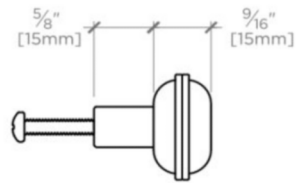

PRODUCT FEATURES

Fine Italian Leather

Machine-stitched, hand-assembled in Europe

Knobs offered in Tan, Chocolate or Chestnut leather; Pulls offered in Chocolate leather

Includes per fixing: Machine Screw-POSI-Pan Head M4 X 25MM and Machine Screw-POSI-Pan Head M4 X 35MM

WATERWORKS

FALLBROOK

Fallbrook 1 1/8" Leather Knob

FKHW01

MOUNTING HARDWARE INCLUDED		
STYLE #	DESCRIPTION	QTY
998939	Service Parts Rear Fixing MACHINE SCREW-POSI-PAN HEAD M4 X 25MM	1
998940	Service Parts Rear Fixing MACHINE SCREW-POSI-PAN HEAD M4 X 35MM	1

TOP VIEW SCALE: 6"=1'-0"

ISO VIEW SCALE: 6"=1'-0"

FRONT VIEW SCALE: 6"=1'-0"

SIDE VIEW SCALE: 6"=1'-0"