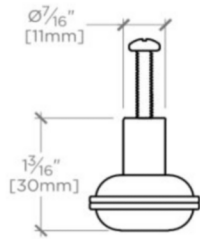

PRODUCT FEATURES

Fine Italian Leather

Machine-stitched, hand-assembled in Europe

Knobs offered in Tan, Chocolate or Chestnut leather; Pulls offered in Chocolate leather

Includes per fixing: Machine Screw-POSI-Pan Head M4 X 25MM and Machine Screw-POSI-Pan Head M4 X 35MM

WATERWORKS

FALLBROOK

Fallbrook 1 1/8" Leather Knob

FKHW01

MOUNTING HARDWARE INCLUDED		
STYLE #	DESCRIPTION	QTY
998939	Service Parts Rear Fixing MACHINE SCREW-POSI-PAN HEAD M4 X 25MM	1
998940	Service Parts Rear Fixing MACHINE SCREW-POSI-PAN HEAD M4 X 35MM	1

TOP VIEW SCALE: 6"=1'-0"

ISO VIEW SCALE: 6"=1'-0"

FRONT VIEW SCALE: 6"=1'-0"

SIDE VIEW SCALE: 6"=1'-0"