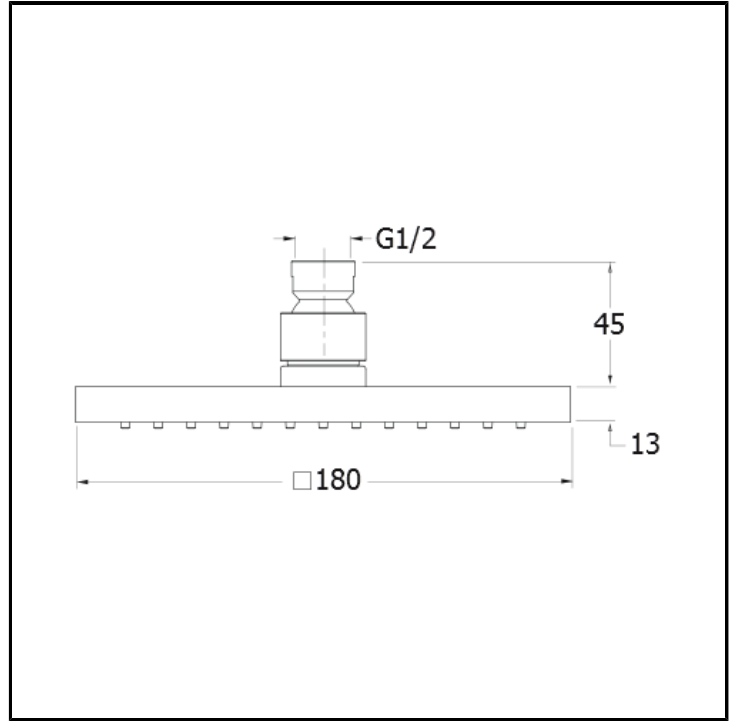

CRIPD016

18 x 18 cm square showerhead

FINITURE

- White matt
- Chrome
- Polished black chrome
- Brushed black chrome
- Polished metallic
- Brushed metallic
- Black matt
- Yellow gold oro
- PVD polished rose gold
- PVD brushed rose gold
- Brushed old brass