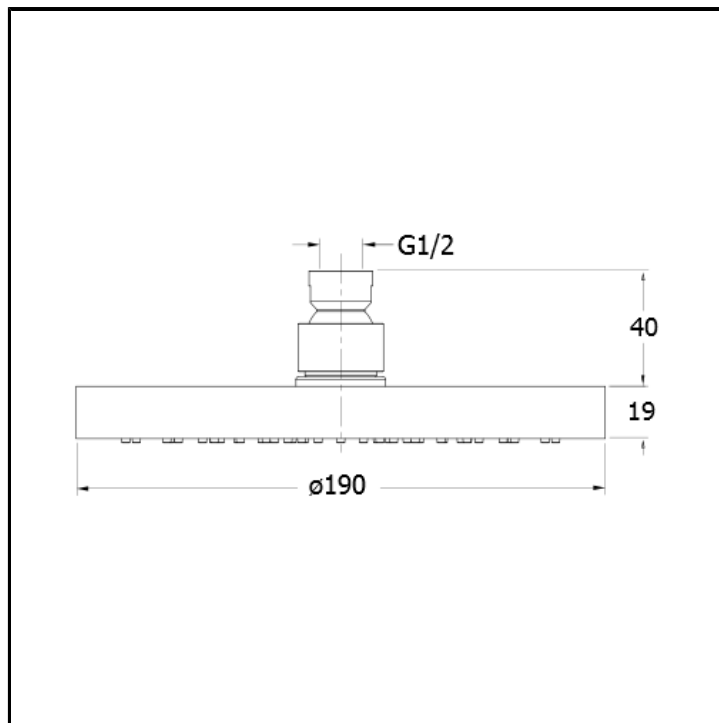

CRIPD014

ø 19 cm checkable anti-limescale showerhead

FINITURE

- White matt
- Chrome
- Polished black chrome
- Brushed black chrome
- PVD polished gold brass
- PVD brushed gold brass
- Polished metallic
- Brushed metallic
- Black matt
- Yellow gold oro
- PVD polished rose gold
- PVD brushed rose gold
- Brushed old brass