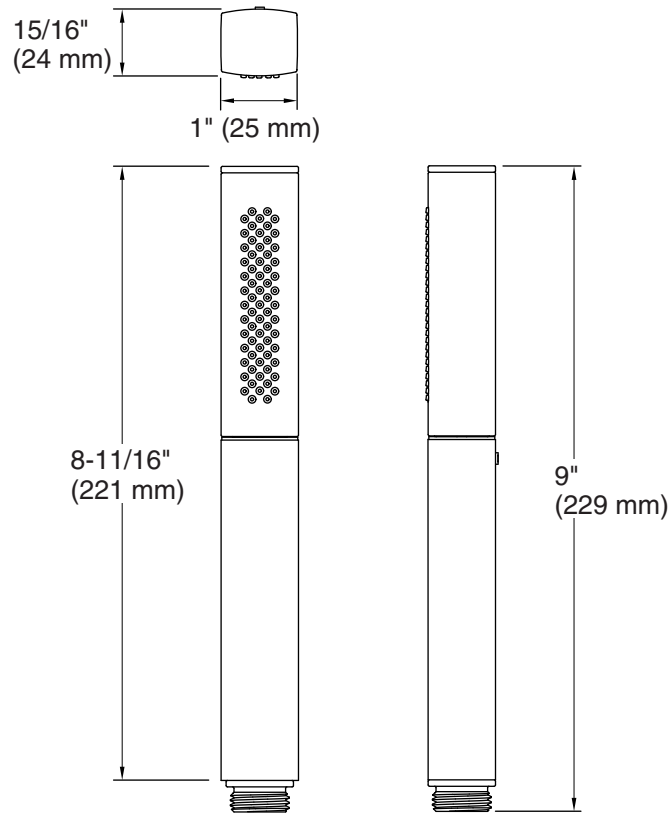

Technical Information

All product dimensions are nominal.

Drain included: No

Handshower:

Rated maximum flow: 2.5 gal/min (9.5 l/min)

Notes

Install this product according to the installation guide.

Plumbing codes may require an atmospheric vacuum breaker be installed in-line to handshowers. Consult with local plumbing codes.

NOTE: Handshower contains flow regulating check valve for backflow prevention.