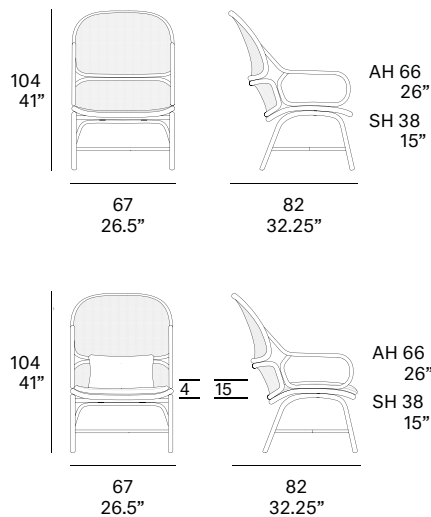

indoor

Frames

Armchair with rattan legs / sillón con patas de rattan

Jaime Hayon, 2014

T050 R

Armchair with structure made of peeled and tinted natural rattan 32 mm/1.26" in diameter. Seat and backrest manufactured in tinted natural wicker ("octagonal wicker") and legs finished in rattan. Optional cushions with upholstery available in: natural or faux leather, virgin wool fabrics, velvet and polypropylene, included 1 cushion 19.75"x 12.5". Finished with a three step coating (dye, base coat and top coat) highly resistant to solar radiation thanks to UV filters. Protective caps with removable plastic-felt inserts.

Tacos protectores reversibles de plástico-fieltro.

Shipment details

Qty	1 armchair (1 box)
Volume	0,11 m3 / 3.88 ft3
Gross weight	5 kg / 11 lb
Net weight	3 kg / 7 lb
Item dimensions (width x depth x height)	42 x 42 x 46 cm 16.5" x 16.5" x 18"
COM (1, 40 - 1,50 m / 54"-59")	0,55 m / 0.6 yd