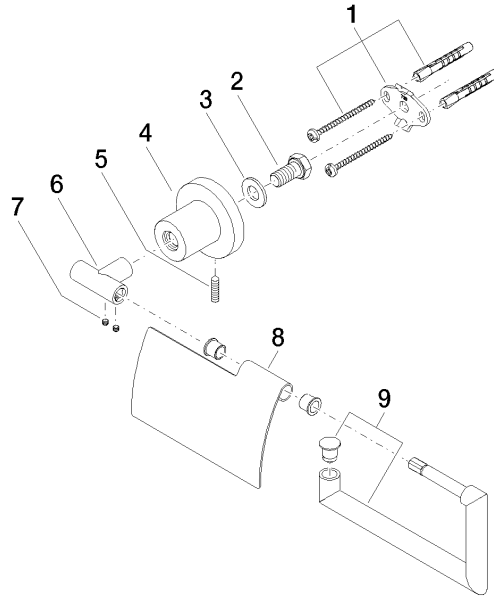

83 510 892

- width 152mm
- height 100 mm
- rosette Ø 55 mm
- 77mm projection

	Platinum	83 510 892-08
	Chrome	83 510 892-00
	Brushed Platinum	83 510 892-06
	Dark Chrome	83 510 892-19
	Brushed Durabronze (23kt Gold)	83 510 892-28
	Matte Black	83 510 892-33
	Brushed Bronze	83 510 892-42
	Brushed Champagne (22kt Gold)	83 510 892-46
	Champagne (22kt Gold)	83 510 892-47
	Brushed Chrome	83 510 892-93
	Brushed Dark Platinum	83 510 892-99

83 510 892

mm [inches]

83 510 892

Product version from 4/1/2024

Parts for other finishes can be found here: [Chrome](#)

TARA Tissue holder with cover - Platinum

TARA

83 510 892

Spare parts list

Product version from 4/1/2024

No.	Item Number	Name	Quantity used	Delivery time
	05 17 20 739 00 90	fixing set	10	2