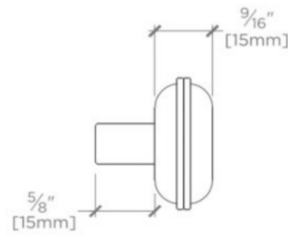

PRODUCT FEATURES

Fine Italian Leather

Machine-stitched, hand-assembled in Europe

Knobs offered in Tan, Chocolate or Chestnut leather; Pulls offered in Chocolate leather

Includes per fixing: Machine Screw-POSI-Pan Head M4 X 25MM and Machine Screw-POSI-Pan Head M4 X 35MM

WATERWORKS

FALLBROOK

FKHW05

Fallbrook 1 1/2" Leather Knob

MOUNTING HARDWARE INCLUDED		
STYLE #	DESCRIPTION	QTY
998939	Service Parts Rear Fixing MACHINE SREW-POSI-PAN HEAD M4 X 25MM	1
998940	Service Parts Rear Fixing MACHINE SCREW-POSI-PAN HEAD M4 X 35MM	1

TOP VIEW SCALE: 6"=1'-0"

ISO VIEW SCALE: 6"=1'-0"

FRONT VIEW SCALE: 6"=1'-0"

SIDE VIEW SCALE: 6"=1'-0"