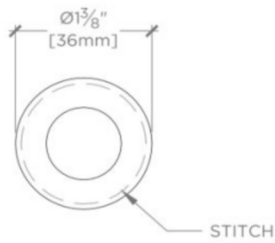

PRODUCT FEATURES

Fine Italian Leather

Machine-stitched, hand-assembled in Europe

Knobs offered in Tan, Chocolate or Chestnut leather; Pulls offered in Chocolate leather

Includes per fixing: Machine Screw-POSI-Pan Head M4 X 25MM and Machine Screw-POSI-Pan Head M4 X 35MM

WATERWORKS

FALLBROOK

FKHW05

Fallbrook 1 1/2" Leather Knob

MOUNTING HARDWARE INCLUDED		
STYLE #	DESCRIPTION	QTY
998939	Service Parts Rear Fixing MACHINE SREW-POSI-PAN HEAD M4 X 25MM	1
998940	Service Parts Rear Fixing MACHINE SCREW-POSI-PAN HEAD M4 X 35MM	1

TOP VIEW SCALE: 6"=1'-0"

ISO VIEW SCALE: 6"=1'-0"

FRONT VIEW SCALE: 6"=1'-0"

SIDE VIEW SCALE: 6"=1'-0"