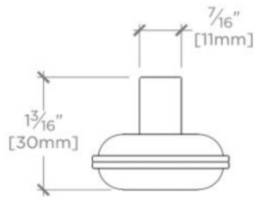

PRODUCT FEATURES

Fine Italian Leather

Machine-stitched, hand-assembled in Europe

Knobs offered in Tan, Chocolate or Chestnut leather; Pulls offered in Chocolate leather

Includes per fixing: Machine Screw-POSI-Pan Head M4 X 25MM and Machine Screw-POSI-Pan Head M4 X 35MM

WATERWORKS

FALLBROOK

FKHW05

Fallbrook 1 1/2" Leather Knob

MOUNTING HARDWARE INCLUDED		
STYLE #	DESCRIPTION	QTY
998939	Service Parts Rear Fixing MACHINE SREW-POSI-PAN HEAD M4 X 25MM	1
998940	Service Parts Rear Fixing MACHINE SCREW-POSI-PAN HEAD M4 X 35MM	1

TOP VIEW SCALE: 6"=1'-0"

ISO VIEW SCALE: 6"=1'-0"

FRONT VIEW SCALE: 6"=1'-0"

SIDE VIEW SCALE: 6"=1'-0"