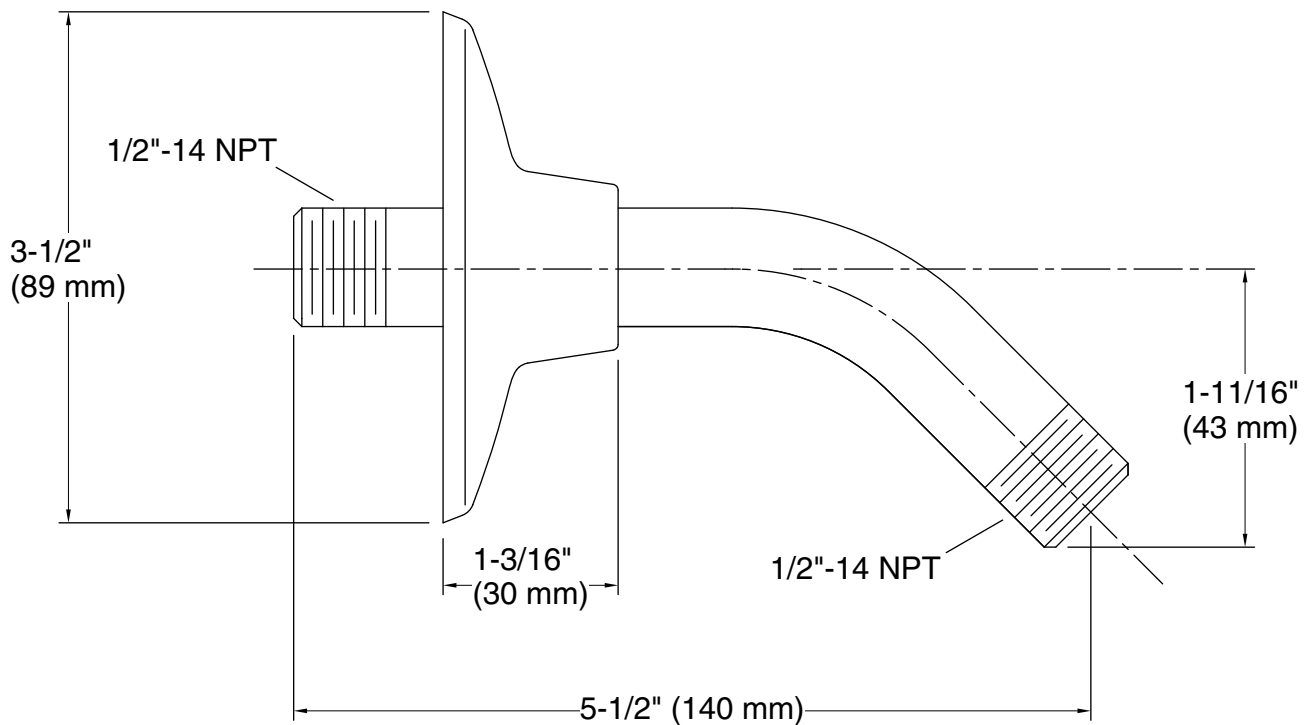

Features

- Arm features 5-3/8-inch reach.
- 1/2" NPT connection.
- Fluid design lines for ease of cleaning.
- For use with any KOHLER showerhead (sold separately).
- Coordinates with Alteo faucets and accessories.

Technical Information

All product dimensions are nominal.

Material: Brass/Plastic

Notes

Measure your actual product for roughing-in details.