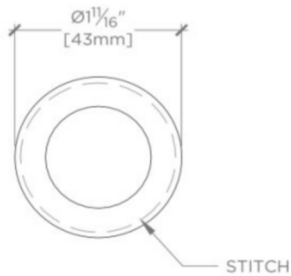

PRODUCT FEATURES

Fine Italian Leather

Machine-stitched, hand-assembled in Europe

Knobs offered in Tan, Chocolate or Chestnut leather; Pulls offered in Chocolate leather

Includes per fixing: Machine Screw-POSI-Pan Head M4 X 25MM and Machine Screw-POSI-Pan Head M4 X 35MM

WATERWORKS

FALLBROOK

FKHW06

Fallbrook 1 3/4" Leather Knob

| MOUNTING HARDWARE INCLUDED | | |
|----------------------------|---|-----|
| STYLE # | DESCRIPTION | QTY |
| 998939 | Service Parts Rear Fixing MACHINE SREW-POSI-PAN HEAD M4 X 25MM | 1 |
| 998940 | Service Parts Rear Fixing MACHINE SCREW-POSI-PAN HEAD M4 X 35MM | 1 |

TOP VIEW

SCALE: 6"=1'-0"

ISO VIEW

SCALE: 6"=1'-0"

FRONT VIEW

SCALE: 6"=1'-0"

SIDE VIEW

SCALE: 6"=1'-0"