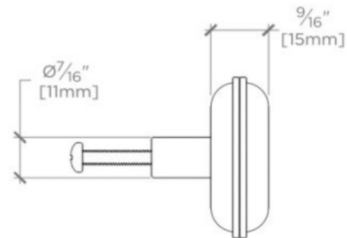

PRODUCT FEATURES

Fine Italian Leather

Machine-stitched, hand-assembled in Europe

Knobs offered in Tan, Chocolate or Chestnut leather; Pulls offered in Chocolate leather

Includes per fixing: Machine Screw-POSI-Pan Head M4 X 25MM and Machine Screw-POSI-Pan Head M4 X 35MM

WATERWORKS

FALLBROOK

FKHW06

Fallbrook 1 3/4" Leather Knob

| MOUNTING HARDWARE INCLUDED | | |
|----------------------------|---|-----|
| STYLE # | DESCRIPTION | QTY |
| 998939 | Service Parts Rear Fixing MACHINE SREW-POSI-PAN HEAD M4 X 25MM | 1 |
| 998940 | Service Parts Rear Fixing MACHINE SCREW-POSI-PAN HEAD M4 X 35MM | 1 |

TOP VIEW

SCALE: 6"=1'-0"

ISO VIEW

SCALE: 6"=1'-0"

FRONT VIEW

SCALE: 6"=1'-0"

SIDE VIEW

SCALE: 6"=1'-0"