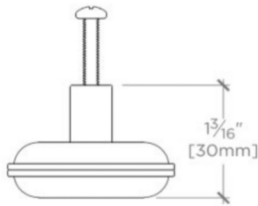

PRODUCT FEATURES

Fine Italian Leather

Machine-stitched, hand-assembled in Europe

Knobs offered in Tan, Chocolate or Chestnut leather; Pulls offered in Chocolate leather

Includes per fixing: Machine Screw-POSI-Pan Head M4 X 25MM and Machine Screw-POSI-Pan Head M4 X 35MM

TOP VIEW

SCALE: 6"=1'-0"

ISO VIEW

SCALE: 6"=1'-0"

FRONT VIEW

SCALE: 6"=1'-0"

SIDE VIEW

SCALE: 6"=1'-0"