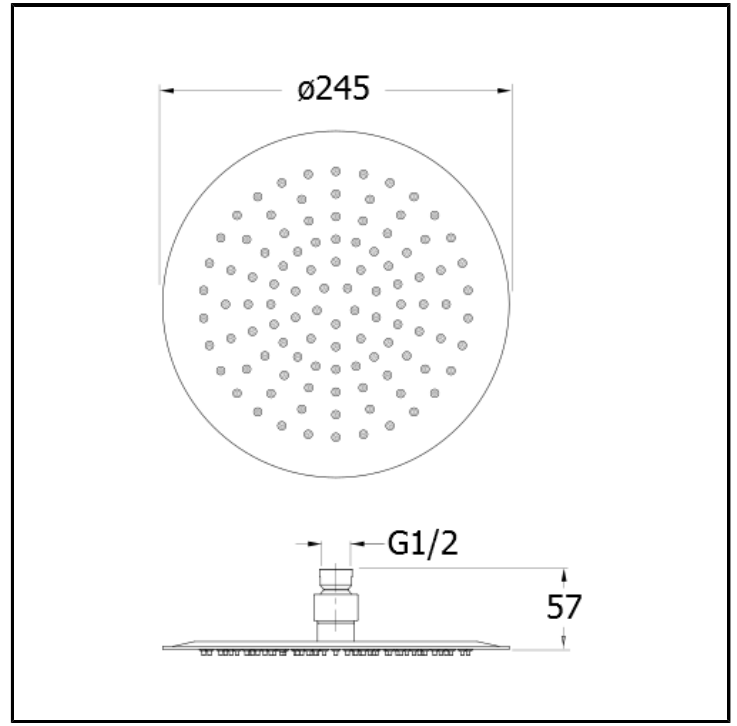

CRIPD048

ø 25 cm SANDWICH SPECIAL anti-lime showerhead

FINITURE

 Chrome

CHARACTERISTICS

-

TIPOLOGY

-