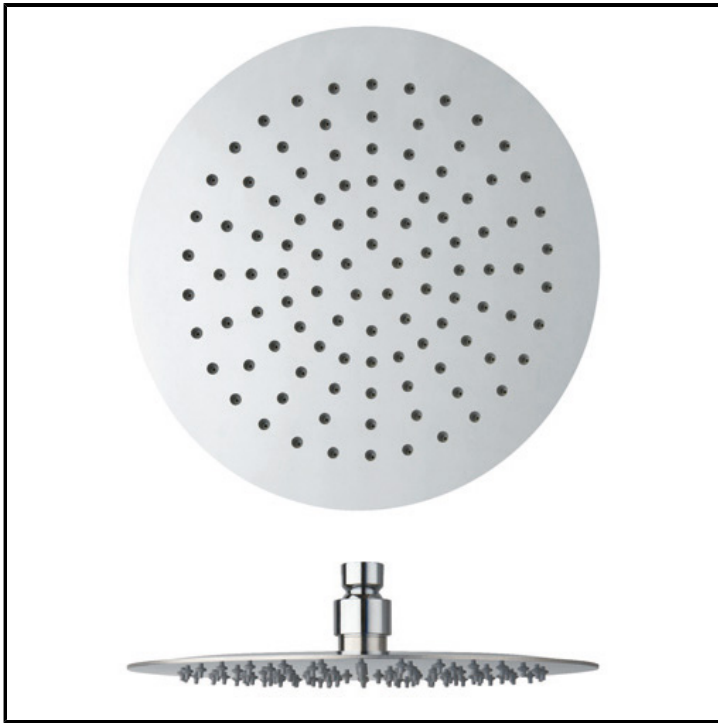

CRIPD048

ø 25 cm SANDWICH SPECIAL anti-lime showerhead

FINITURE

 Chrome

CHARACTERISTICS

-

TIPOLOGY

-