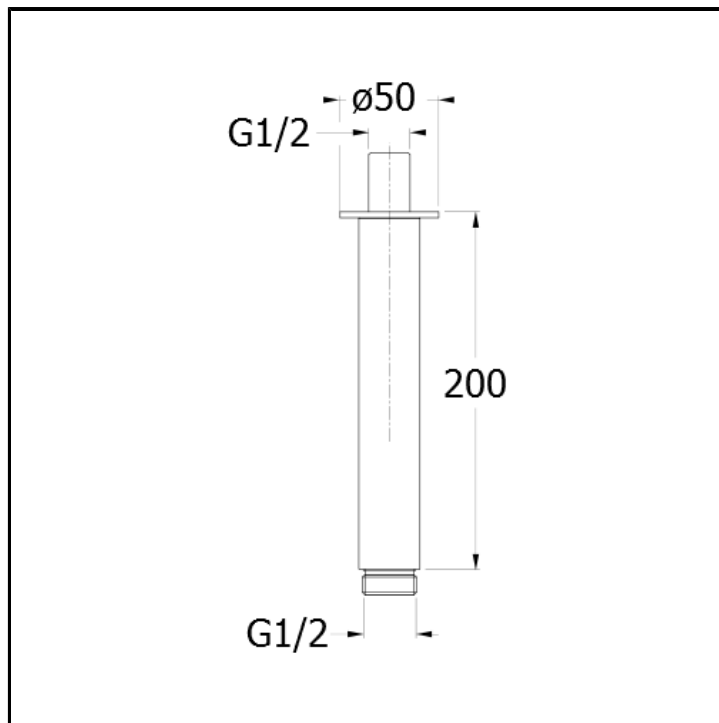

CRIPD425

20 cm ceiling shower arm

FINITURE

- White matt
- Chrome
- Polished black chrome
- Brushed black chrome
- PVD polished gold brass
- PVD brushed gold brass
- Polished metallic
- Brushed metallic
- Black matt
- Yellow gold oro
- PVD polished rose gold
- PVD brushed rose gold