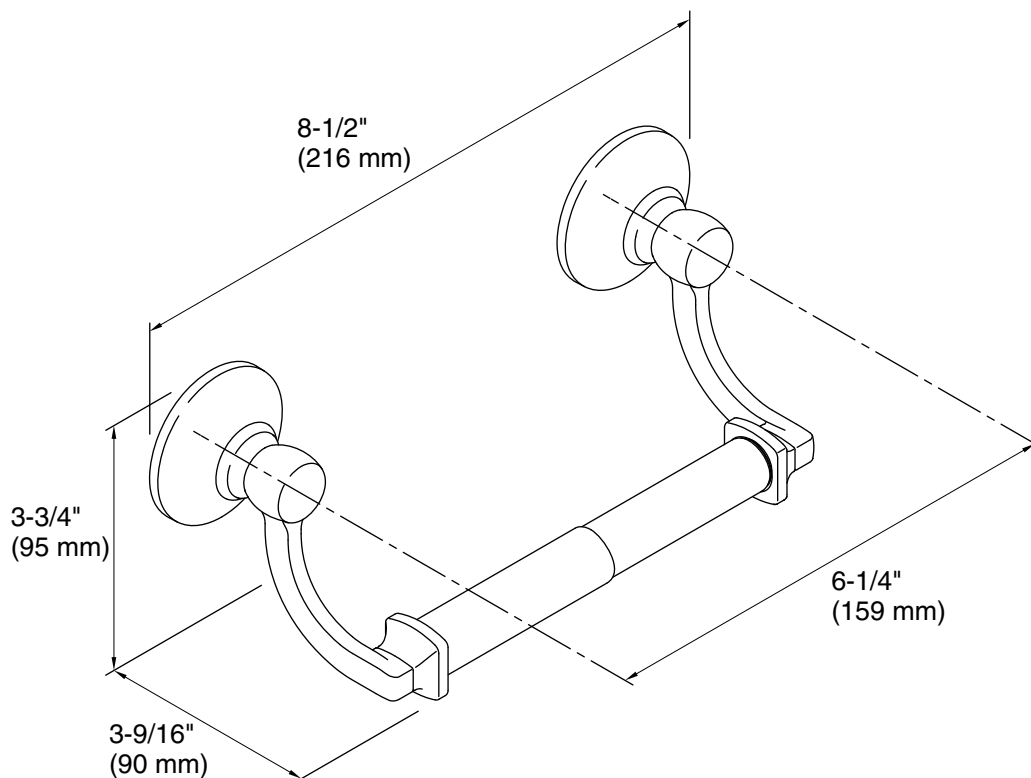

Technical Information

All product dimensions are nominal.

Material: Metal

Notes

Install this product according to the installation guide.

CAUTION: Risk of personal injury. Do not install these products in any area where they are likely to be used inadvertently as a grab bar or support bar. These products are not designed or intended for use as a grab bar or support bar.