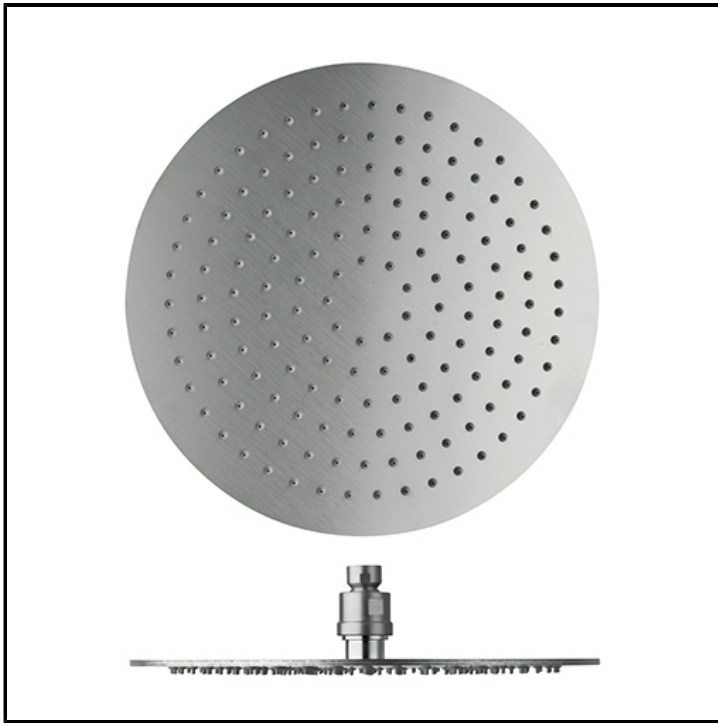

CRIPD001

ø 30 cm SANDWICH PLUS anti-lime showerhead

FINITURE

Chrome

Brushed stainless steel AISI

CHARACTERISTICS

-

FEATURES FROM TECHNOLOGIES