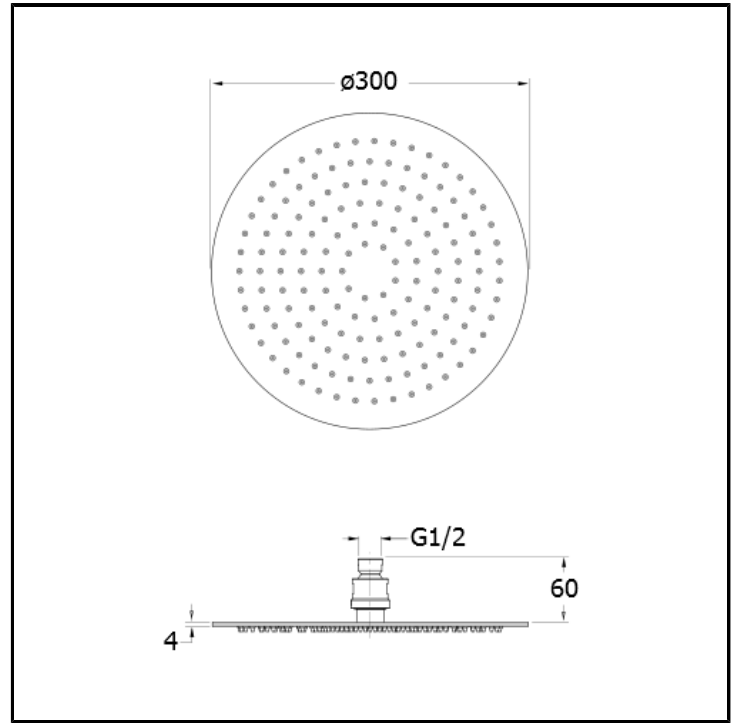

CRIPD001

ø 30 cm SANDWICH PLUS anti-lime showerhead

FINITURE

Chrome

Brushed stainless steel AISI

CHARACTERISTICS

-

FEATURES FROM TECHNOLOGIES