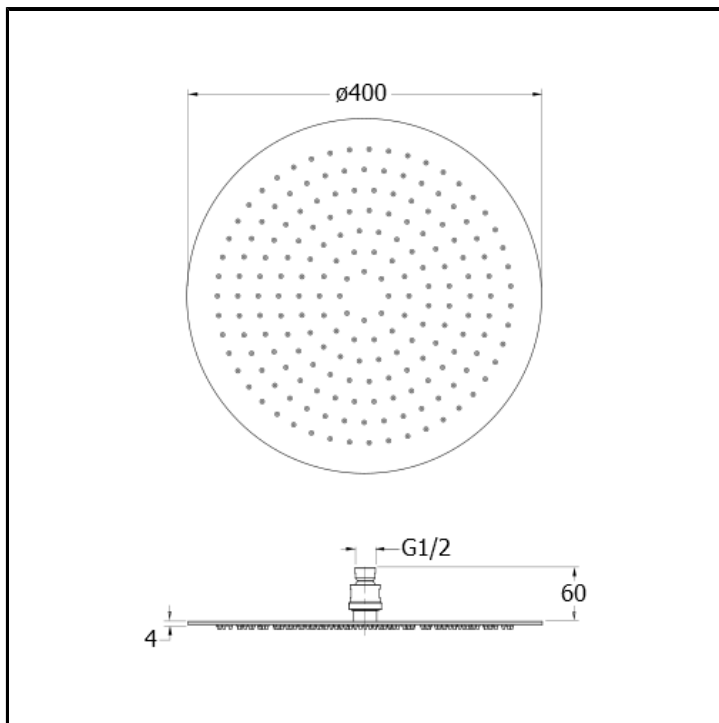

CRIPD002

ø 40 cm SANDWICH PLUS anti-lime showerhead

FINITURE

Chrome

Brushed stainless steel AISI

CHARACTERISTICS

-

FEATURES FROM TECHNOLOGIES