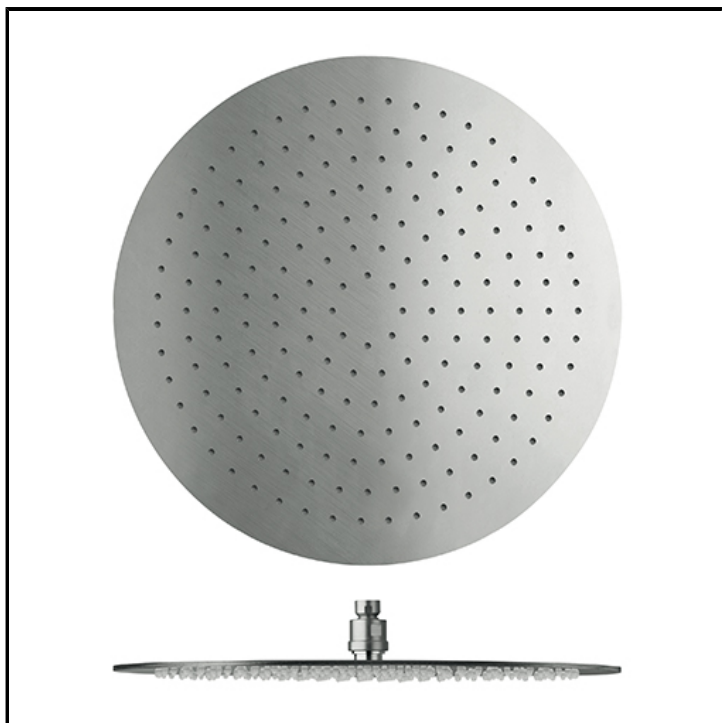

CRIPD002

ø 40 cm SANDWICH PLUS anti-lime showerhead

FINITURE

Chrome

Brushed stainless steel AISI

CHARACTERISTICS

-

FEATURES FROM TECHNOLOGIES