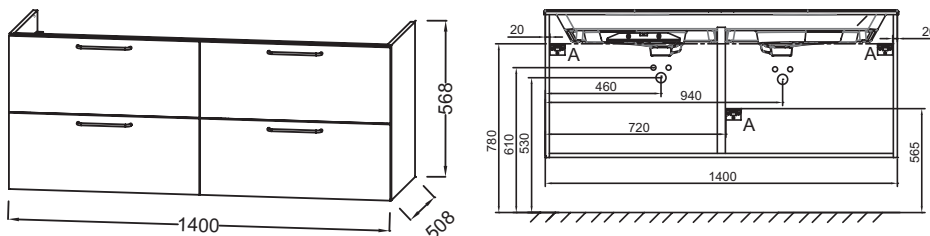

ODÉON RIVE GAUCHE - Base unit for vanity top 140 cm, 4 drawers, black wire handles

Jacob Delafon
PARIS

EB2526-R9

Collection: ODÉON RIVE GAUCHE

Finish*:

Main features:

Features

- DIMENSIONS: 140 x 50.80 x 56.80 cm
- MATERIAL: Lacquer or melamine
- NORMS AND REGULATION: NF
- VERSION: Black handle
- INSIDE FINISH: Grey
- ADDITIONAL INFORMATION: tap, vanity top/basin and fixings set not included
- WEIGHT: 57.8 kg
- INSTALLATION TYPE: Wall-hung
- STORAGE TYPE: Drawer
- HANDLE : Attached wire handle
- FIXING: Installer selects fixings set according to wall support

Technical drawing

Product Specification: Base unit for vanity top 140 cm, 4 drawers, black wire handles. EB2526-R9. Collection: ODÉON RIVE GAUCHE. DIMENSIONS: 140 x 50.80 x 56.80 cm. WEIGHT: 57.8 kg. MATERIAL: Lacquer or melamine. INSTALLATION TYPE: Wall-hung. NORMS AND REGULATION: NF. STORAGE TYPE: Drawer. VERSION: Black handle. HANDLE : Attached wire handle. INSIDE FINISH: Grey. FIXING: Installer selects fixings set according to wall support. ADDITIONAL INFORMATION: tap, vanity top/basin and fixings set not included.