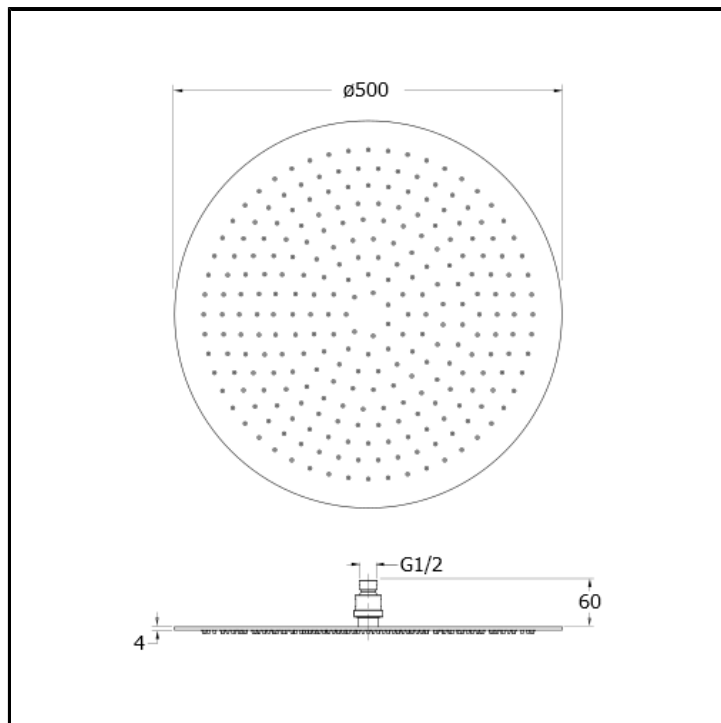

CRIPD003

ø 50 cm SANDWICH PLUS anti-lime showerhead

FINITURE

 Chrome

CHARACTERISTICS

-

FEATURES FROM TECHNOLOGIES

-