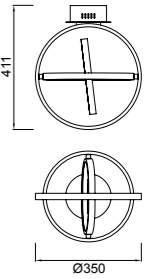

REF.5746 Plafón - Ceiling Lamp

LED 40W 3000K 1510lm - 100/240V

- Blanco - White
- Cromo - Chrome
- Difusor Acrílico - Acrylic Diffuser