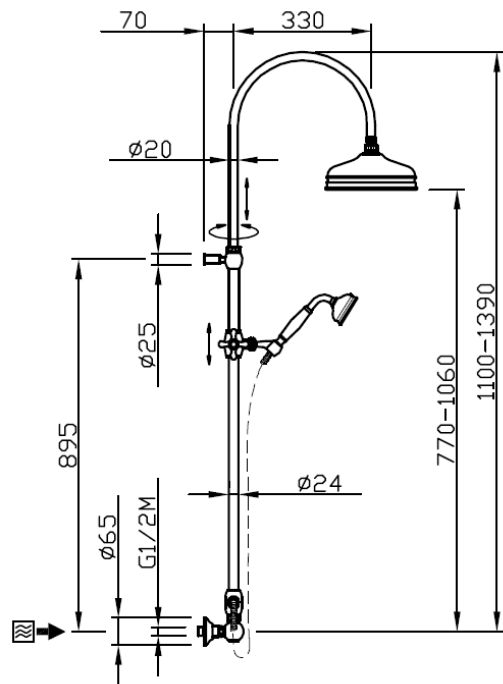

Telescopic colonial concealed

Telescopic colonial concealed
30025/ID-CR

TECHNICAL INFORMATION

Traditional telescopic and turning shower column with adjustable mounting with articulated shower holder, built-in holder and diverter. $\varnothing 270$ non-liming inspectable and serviceable traditional shower head in brass/stainless steel. Brass inspectable and serviceable traditional one jet shower. Brass double spiral flexible hose cm 150. CHROME

Flow rate:
? Doccia o soffione?

PICTURE

SPARE PARTS

FEATURES

Rain jet

Non-liming

adjustable telescopic shower column

TECHNICAL DRAWING