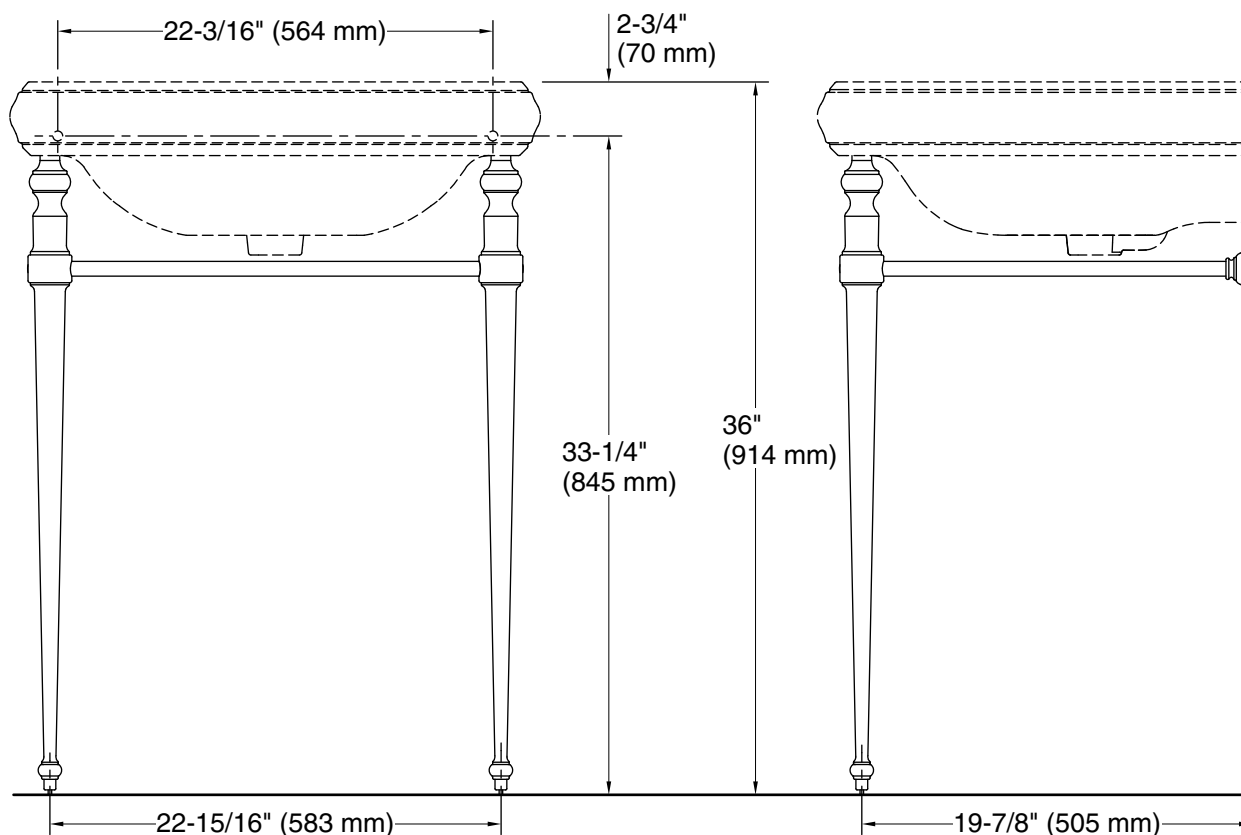

Technical Information

All product dimensions are nominal.

Material: Brass

Notes

Install this product according to the installation instructions.