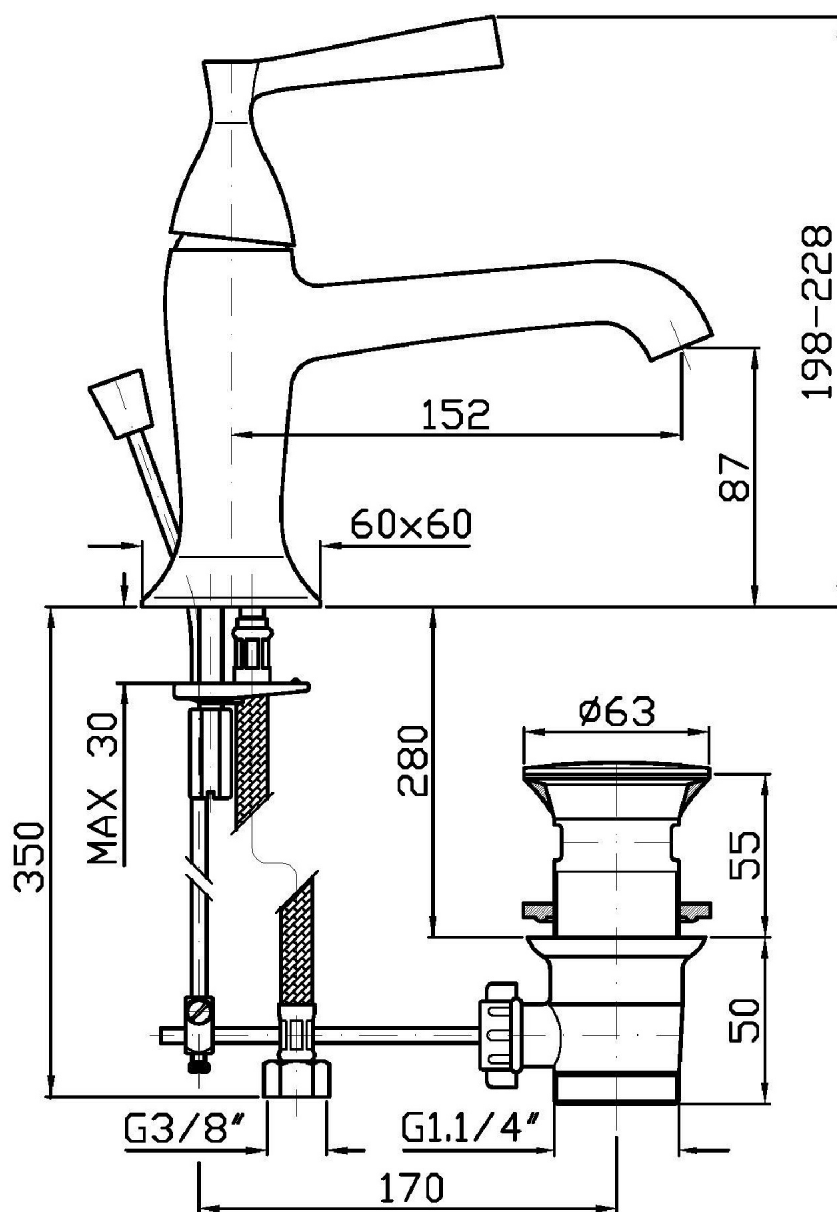

Single lever basin mixer with aerator, 1 ¼" pop-up waste, flexible tails.

Finiture / Finishes

		C8		C40		C41
Cromo / Chrome	Nickel Lucido / Polished Nickel		Oro / Gold		Oro spazzolato / Brushed Gold	

BELLAGIO

ZP3193

Disegno Complessivo / Overall Drawing

BELLAGIO

ZP3193

Esplosi / Exploded

BELLAGIO

ZP3193 Portate / Flowrates (lt/min)

PRESSIONE PRESSURE	1 BAR	2 BAR	3 BAR	4 BAR	5 BAR
P1 LAVABO BASIN	5,5	7,7	9,5	11	12,3
P2					
P3					
P4					
P5					

BELLAGIO

ZP3193 Pesì e Misure / Weights and Sizes

Peso (Kg) Weight (lb)	2,80 (Kg)	6,17 (lb)
Volume test (dc3) - (in3)	11,01 (dc3)	671,87 (in3)
h (mm) - (in)	90,00 (mm)	3,54 (in)
L1 (mm) - (in)	335,00 (mm)	13,19 (in)
L2 (mm) - (in)	365,00 (mm)	14,37 (in)