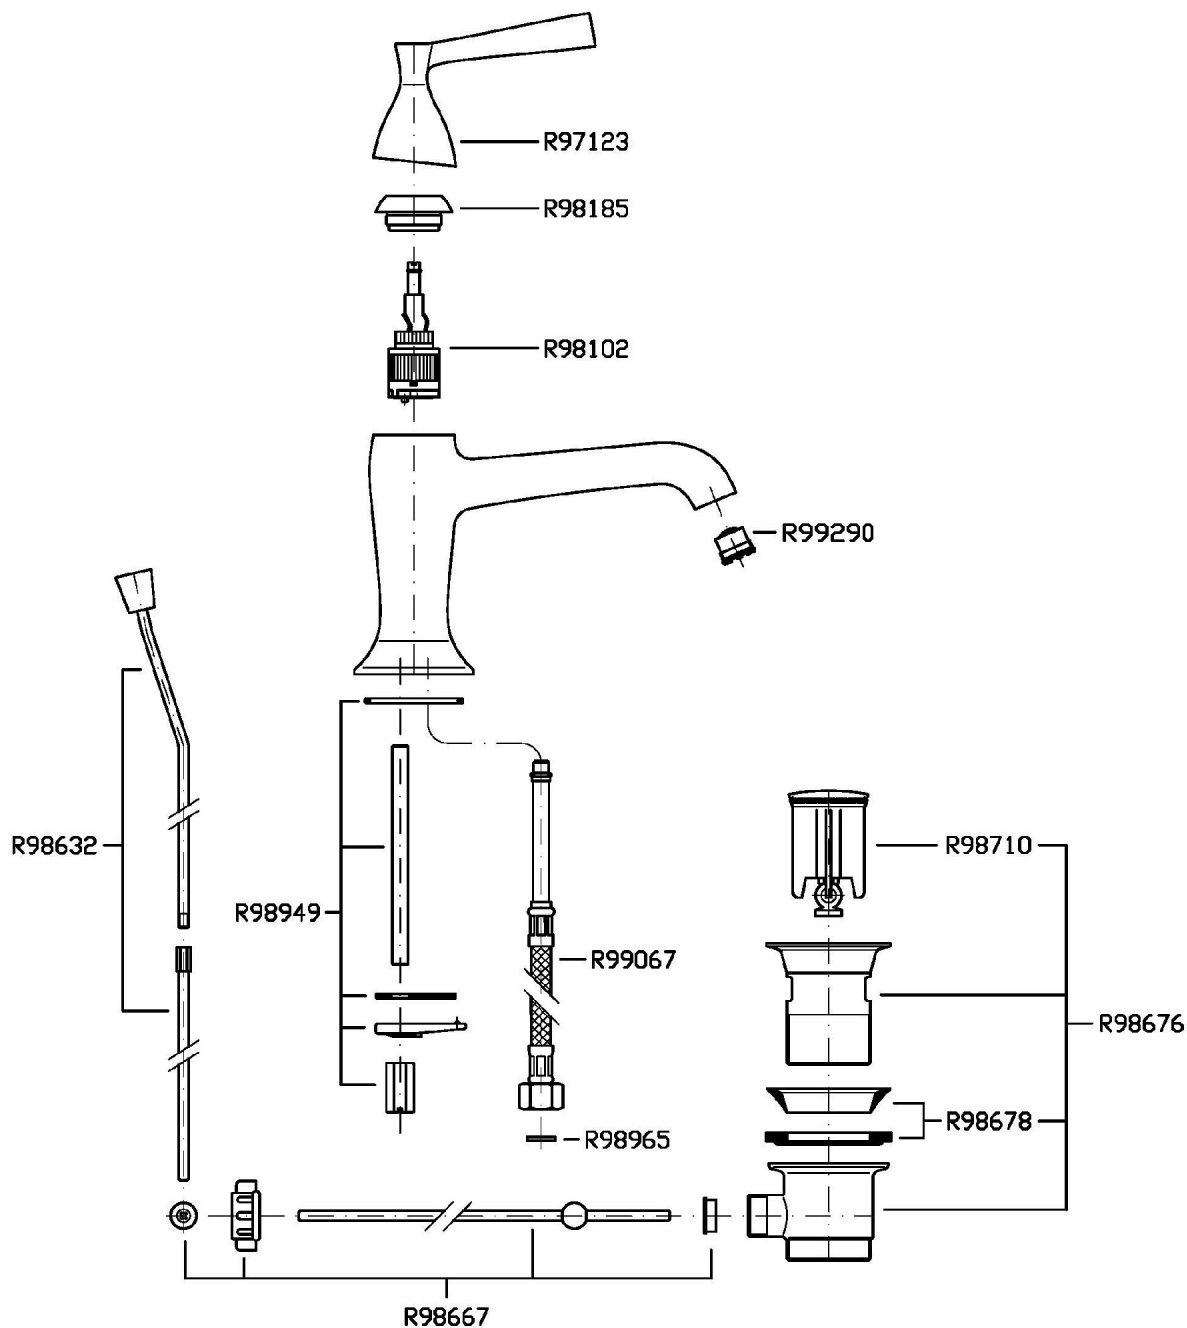

Single lever basin mixer with aerator, 1 ¼" pop-up waste, flexible tails.

Finiture / Finishes

		C8		C40		C41
Cromo / Chrome	Nickel Lucido / Polished Nickel		Oro / Gold		Oro spazzolato / Brushed Gold	

BELLAGIO

ZP3193

Disegno Complessivo / Overall Drawing

BELLAGIO

ZP3193

Esplosi / Exploded

BELLAGIO

ZP3193 Portate / Flowrates (lt/min)

PRESSIONE PRESSURE	1 BAR	2 BAR	3 BAR	4 BAR	5 BAR
P1 LAVABO BASIN	5,5	7,7	9,5	11	12,3
P2					
P3					
P4					
P5					

BELLAGIO

ZP3193 Pesì e Misure / Weights and Sizes

Peso (Kg) Weight (lb)	2,80 (Kg)	6,17 (lb)
Volume test (dc3) - (in3)	11,01 (dc3)	671,87 (in3)
h (mm) - (in)	90,00 (mm)	3,54 (in)
L1 (mm) - (in)	335,00 (mm)	13,19 (in)
L2 (mm) - (in)	365,00 (mm)	14,37 (in)