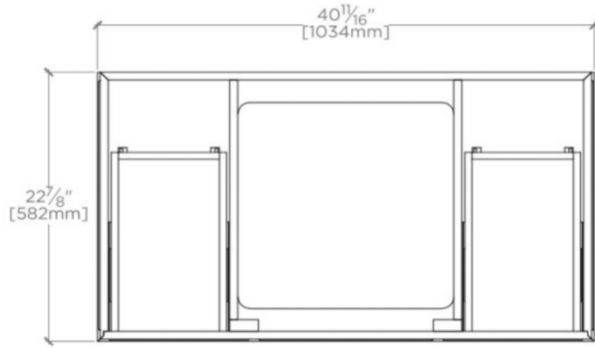

## FIELDING

100520

Fielding Metal and Wood Four Leg Single Washstand 40 1/2" X 22 7/16" X 32 13/16"

SHOWN IN SLAB SOLD SEPARATELY

### PRODUCT FEATURES

Solid Brass

Lower glass shelf for storage; wood painted with Benjamin Moore White Dove in Satin finish

Foro Hardware included; top and sink sold separately

Custom sizes not available

## FIELDING

100520

Fielding Metal and Wood Four Leg Single Washstand 40 1/2" X 22 7/8" X 32 13/16"

TOP VIEW

SCALE: 3/4"=1'-0"

FRONT VIEW

SCALE: 3/4"=1'-0"

SIDE VIEW

SCALE: 3/4"=1'-0"