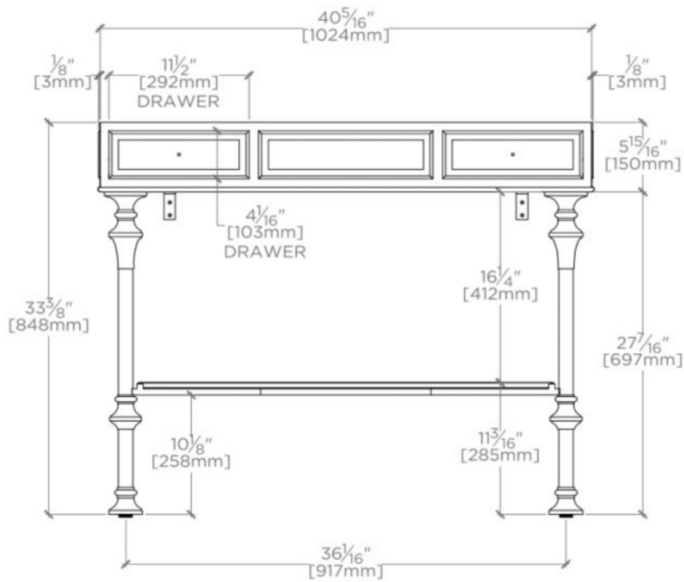

## FIELDING

100520

Fielding Metal and Wood Four Leg Single Washstand 40 1/2" X 22 7/8" X 32 13/16"

TOP VIEW

SCALE: 3/4"=1'-0"

FRONT VIEW

SCALE: 3/4"=1'-0"

SIDE VIEW

SCALE: 3/4"=1'-0"