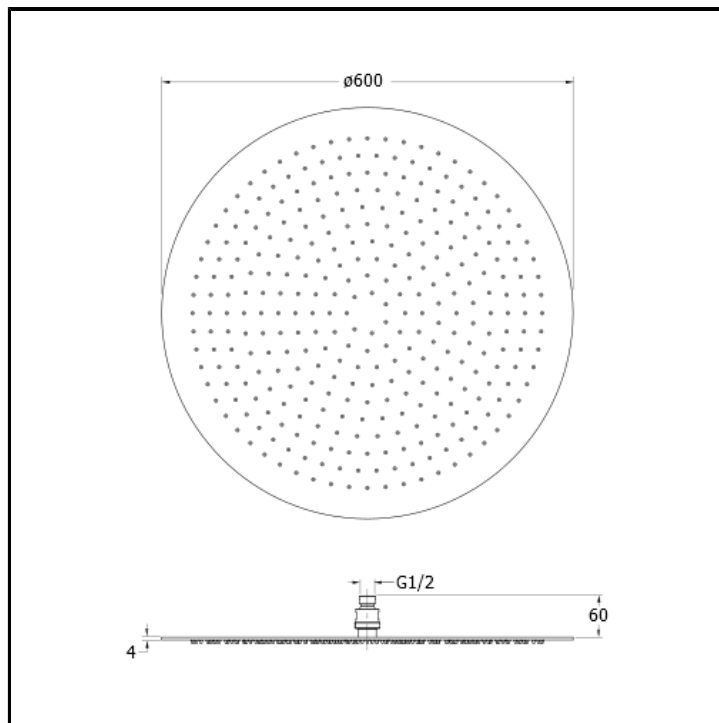

CRIPD004

ø 60 cm SANDWICH PLUS anti-lime showerhead

FINITURE

 Chrome

CHARACTERISTICS

-

FEATURES FROM TECHNOLOGIES

-