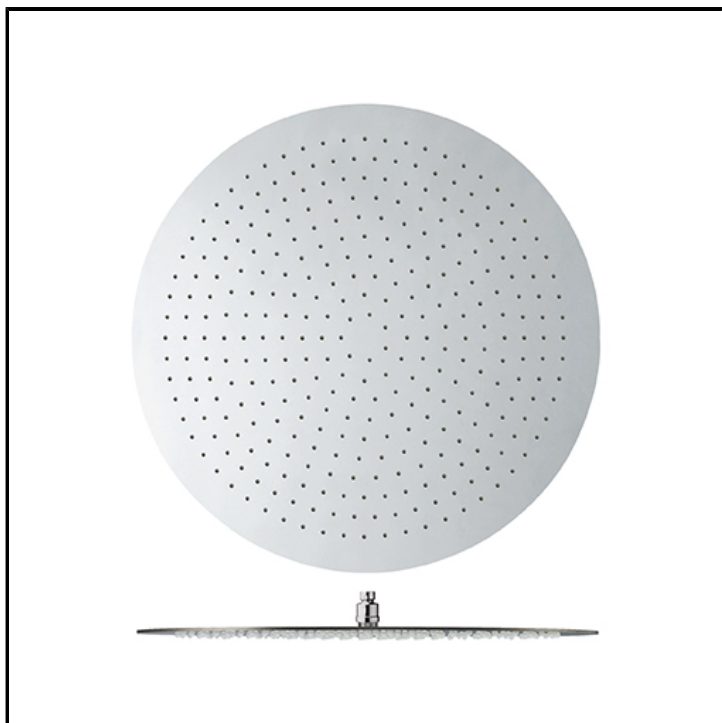

CRIPD004

ø 60 cm SANDWICH PLUS anti-lime showerhead

FINITURE

 Chrome

CHARACTERISTICS

-

FEATURES FROM TECHNOLOGIES

-