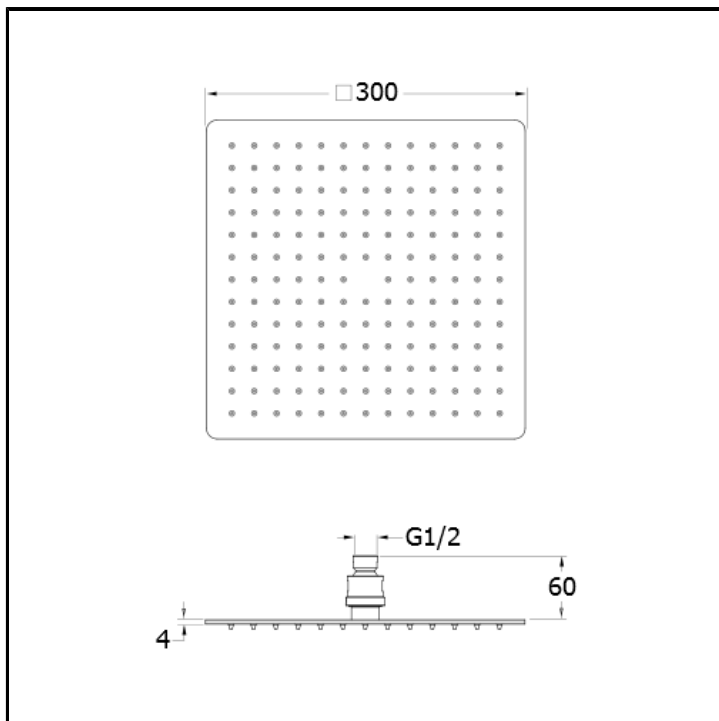

CRIPD005

30 x 30 cm square SANDWICH PLUS anti-lime showerhead

FINITURE

Chrome

Brushed stainless steel AISI

CHARACTERISTICS

-

FEATURES FROM TECHNOLOGIES