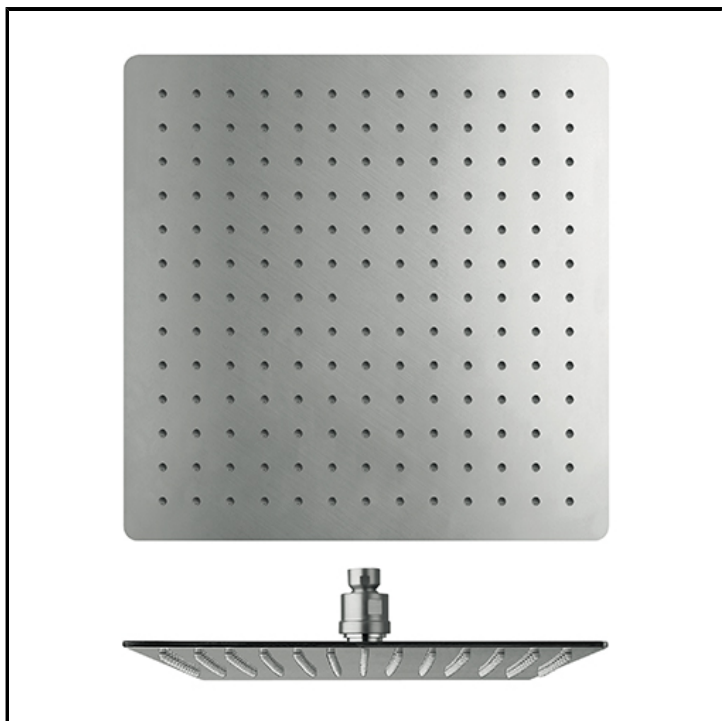

CRIPD005

30 x 30 cm square SANDWICH PLUS anti-lime showerhead

FINITURE

Chrome

Brushed stainless steel AISI

CHARACTERISTICS

-

FEATURES FROM TECHNOLOGIES