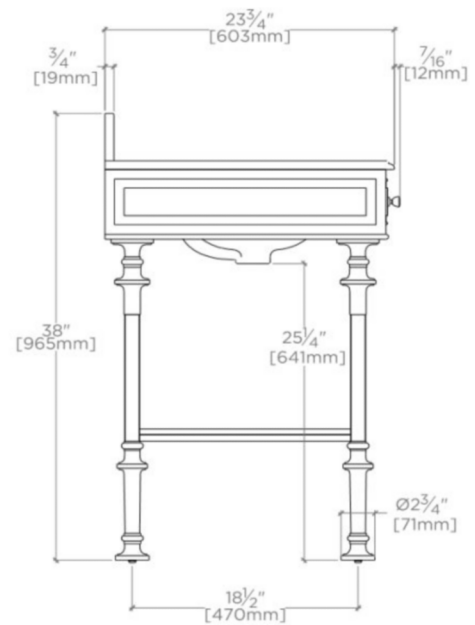

FIELDING

FDWS01

Fielding Four Leg Single Washstand Packaged with Sink and Slab
Top 42" x 24" x 38"

TECHNICAL DETAILS

ADA Compliance: No
Adjustable Levelers / Feet: N
Leg Material: Metal
Number of Legs: Four
Primary Material: Brass
Sink Visibility: N

Foro Hardware included; includes Manchester Sink and Carrara stone top

Custom sizes not available

Can be purchased singly (100520)

FIELDING

FDWS01

Fielding Four Leg Single Washstand Packaged with Sink and Slab
 Top 42" x 24" x 38"

TOP VIEW

SCALE: 3/4"=1'-0"

FRONT VIEW

SCALE: 3/4"=1'-0"

SIDE VIEW

SCALE: 3/4"=1'-0"