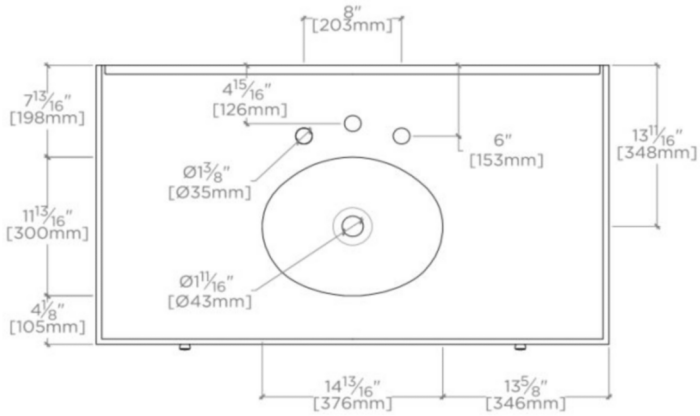

FIELDING

FDWS01

Fielding Four Leg Single Washstand Packaged with Sink and Slab
Top 42" x 24" x 38"

TECHNICAL DETAILS

ADA Compliance: No
Adjustable Levelers / Feet: N
Leg Material: Metal
Number of Legs: Four
Primary Material: Brass
Sink Visibility: N

Foro Hardware included; includes Manchester Sink and Carrara stone top

Custom sizes not available

Can be purchased singly (100520)

FIELDING

FDWS01

Fielding Four Leg Single Washstand Packaged with Sink and Slab
 Top 42" x 24" x 38"

TOP VIEW

SCALE: 3/4"=1'-0"

FRONT VIEW

SCALE: 3/4"=1'-0"

SIDE VIEW

SCALE: 3/4"=1'-0"