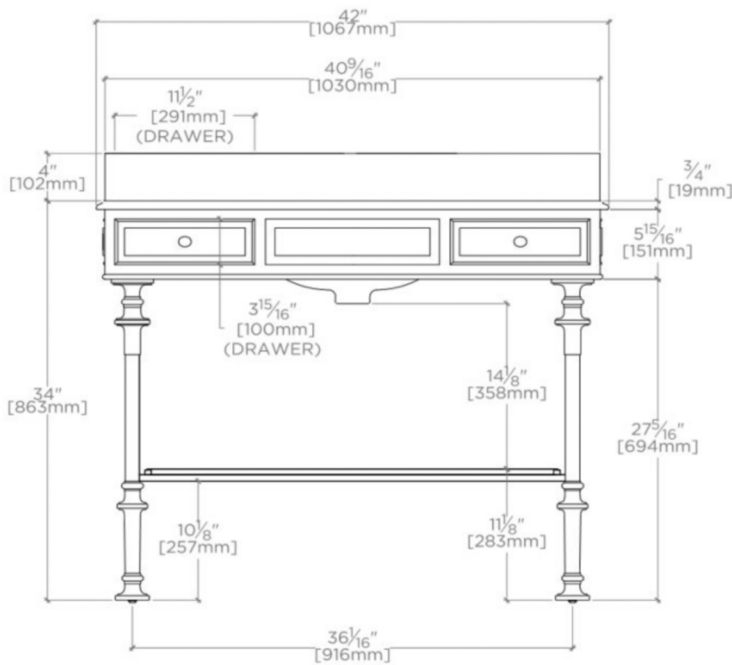

FIELDING

FDWS01

Fielding Four Leg Single Washstand Packaged with Sink and Slab
Top 42" x 24" x 38"

TECHNICAL DETAILS

ADA Compliance: No
Adjustable Levelers / Feet: N
Leg Material: Metal
Number of Legs: Four
Primary Material: Brass
Sink Visibility: N

Foro Hardware included; includes Manchester Sink and Carrara stone top

Custom sizes not available

Can be purchased singly (100520)

FIELDING

FDWS01

Fielding Four Leg Single Washstand Packaged with Sink and Slab
 Top 42" x 24" x 38"

TOP VIEW

SCALE: 3/4"=1'-0"

FRONT VIEW

SCALE: 3/4"=1'-0"

SIDE VIEW

SCALE: 3/4"=1'-0"